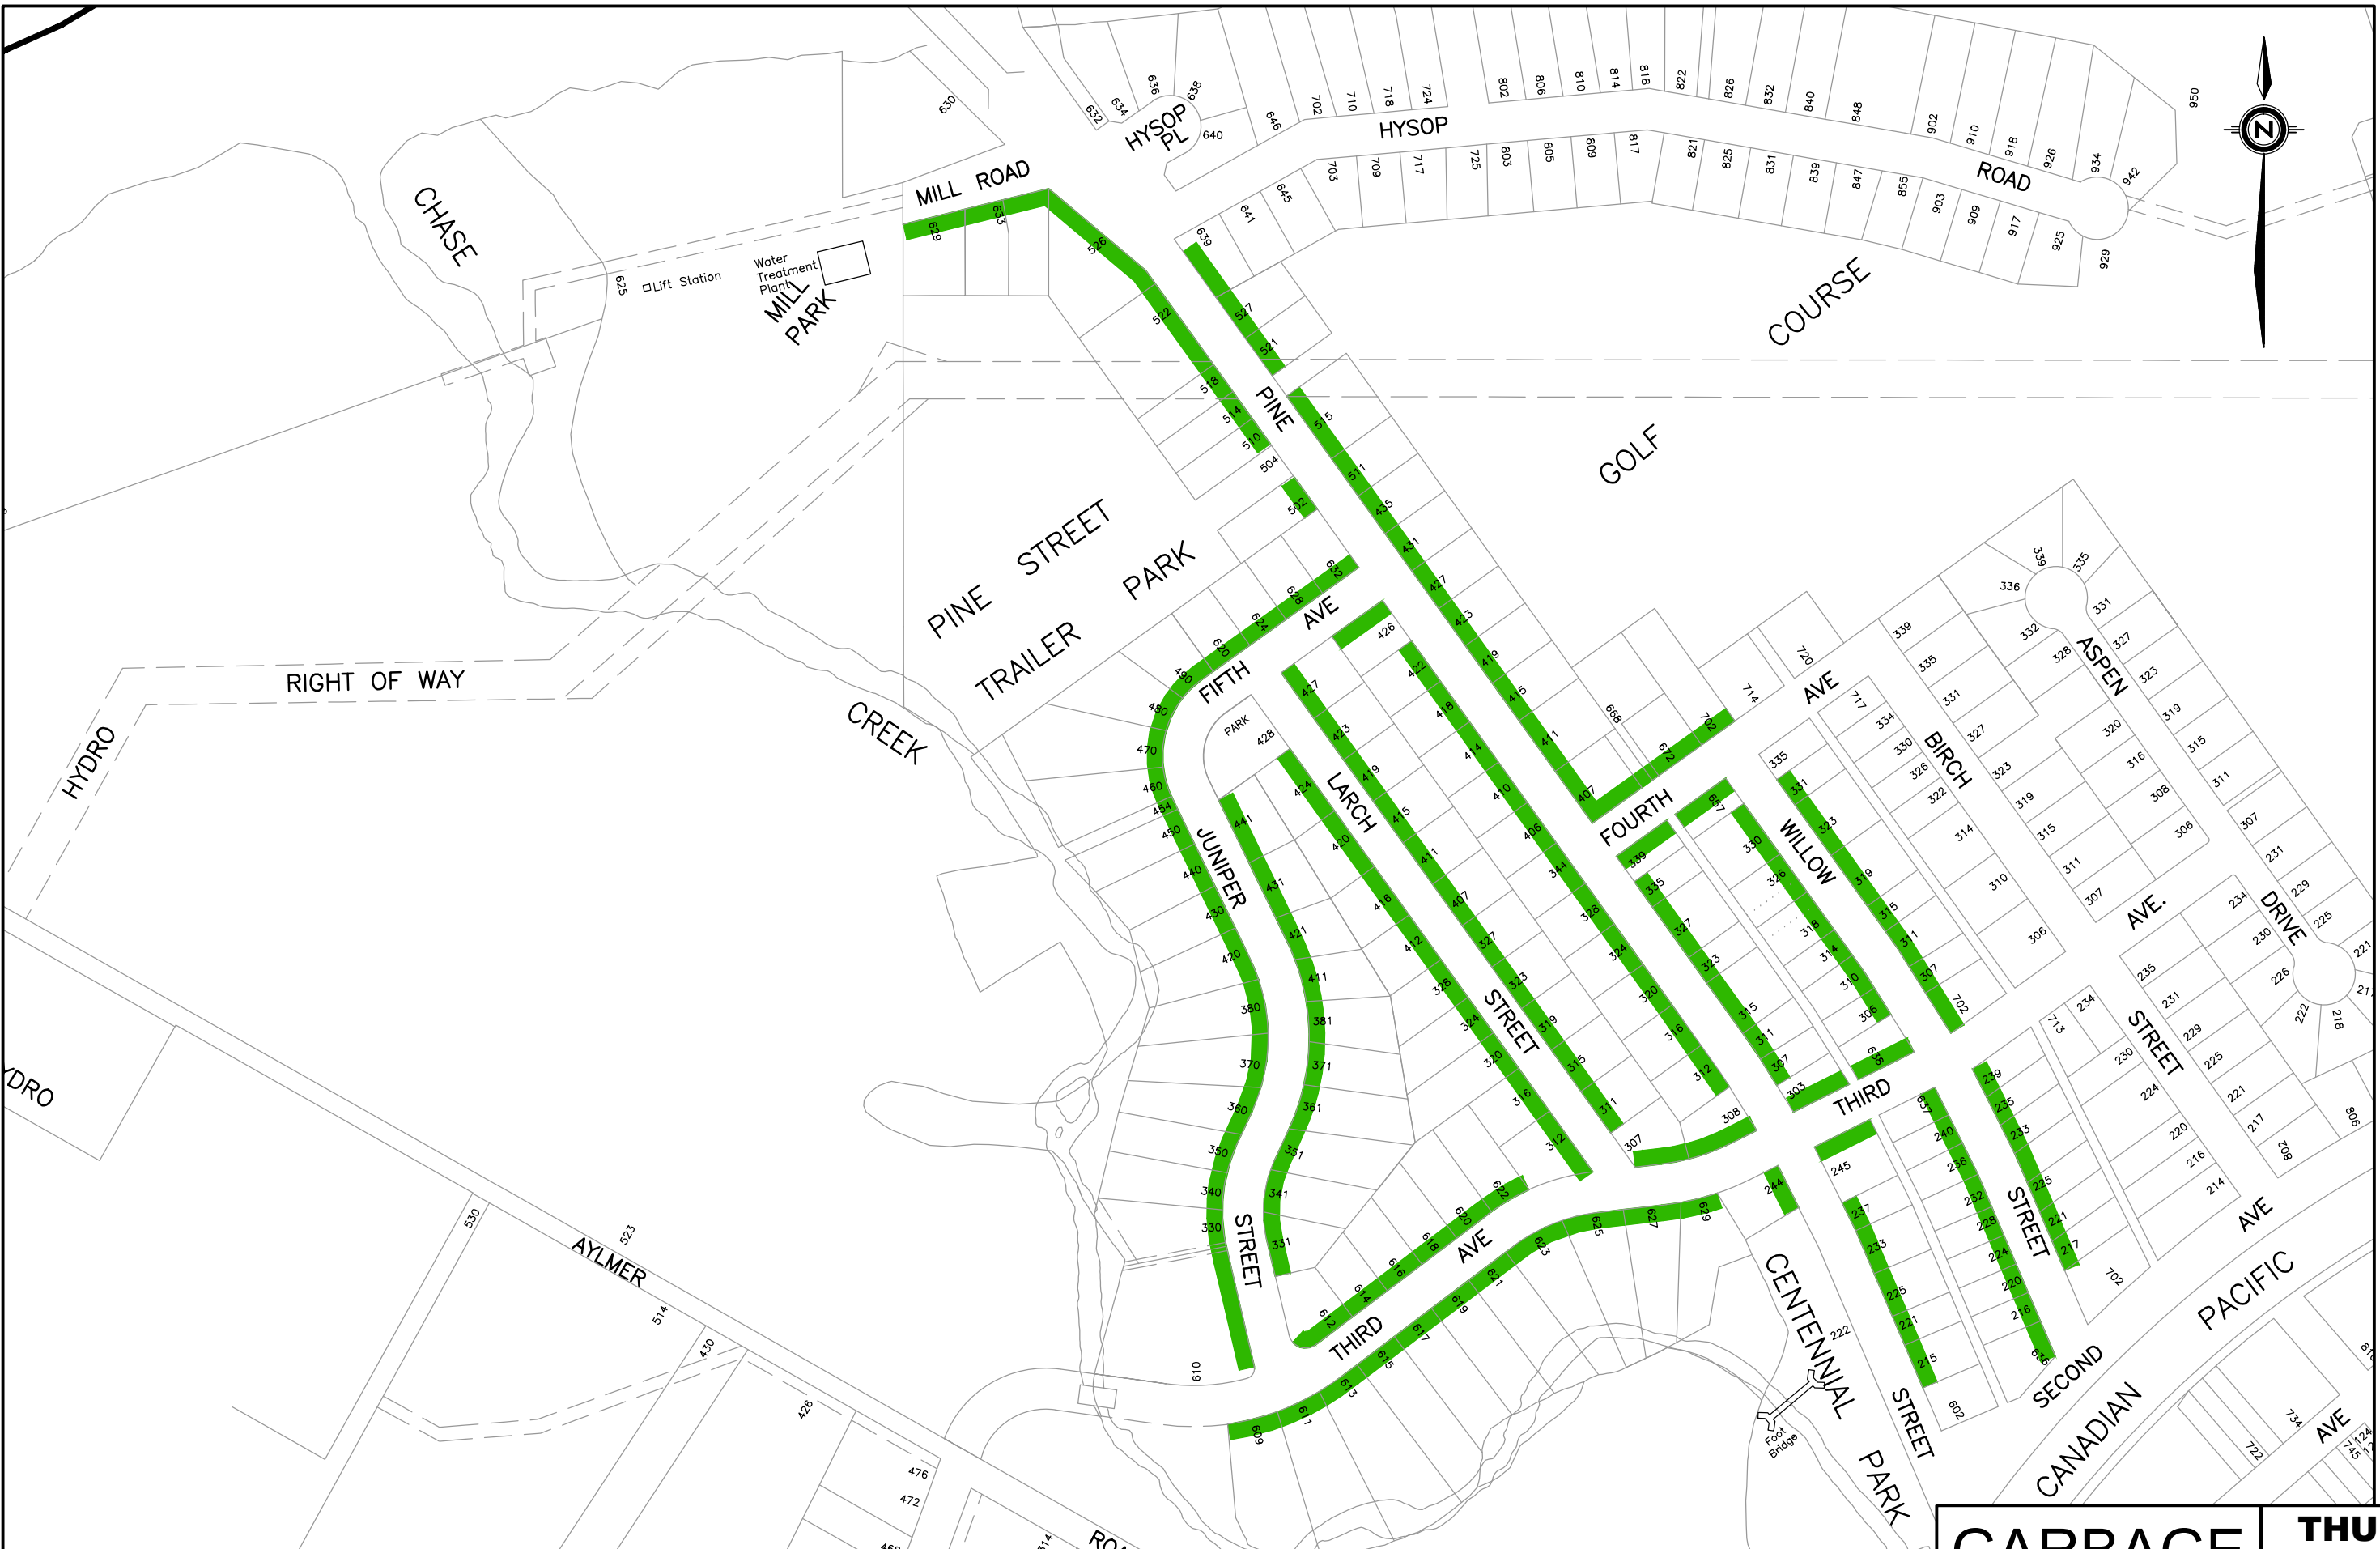

SOUTH THOMPSON ECO-DEPOT SCHEDULE

**VILLAGE OF CHASE
GARBAGE ROUTES
2013**

June 23, 2014

GARBAGE **TUE**
1/3

June 23, 2014

GARBAGE	TUE 2/3
----------------	--------------------

June 23, 2014

GARBAGE	TUE 3/3
----------------	--------------------------

June 23, 2014

GARBAGE	WED
	1/4

June 23, 2014

GARBAGE	WED 2/4
----------------	--------------------

June 23, 2014

GARBAGE	WED
	3/4

June 23, 2014

GARBAGE	WED 4/4
----------------	--------------------