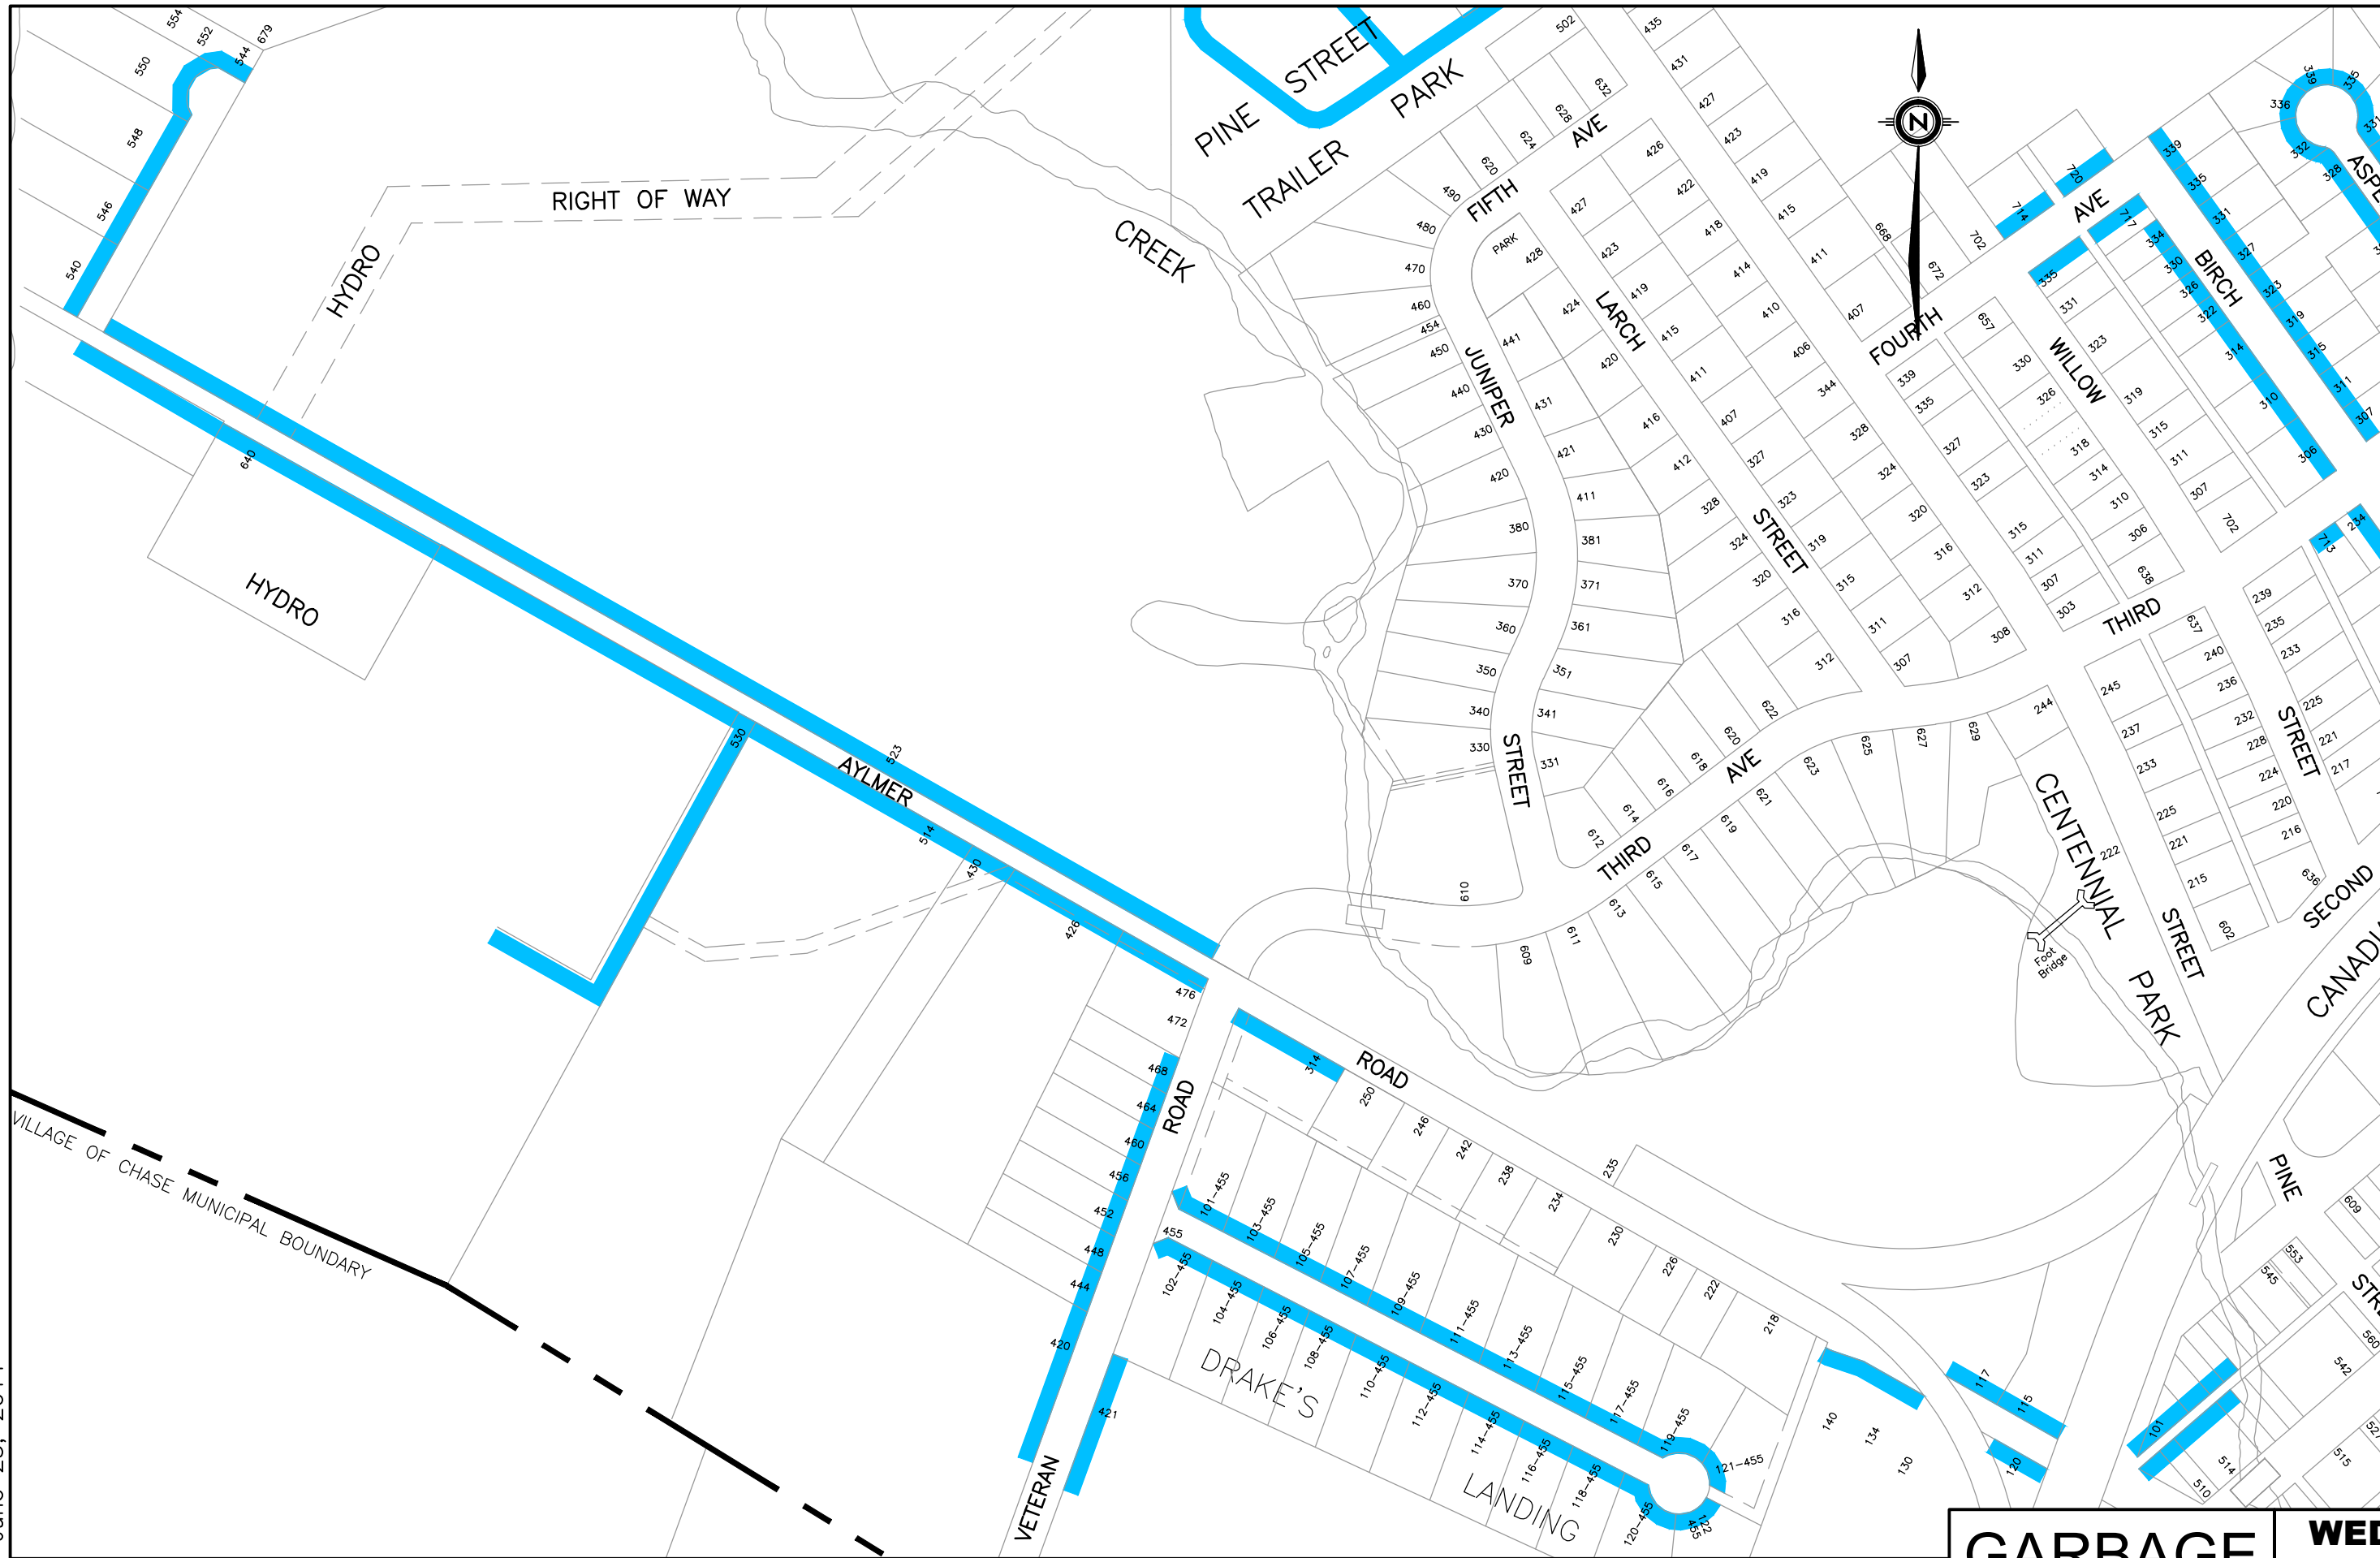

SOUTH THOMPSON ECO-DEPOT SCHEDULE

**VILLAGE OF CHASE
GARBAGE ROUTES
2013**

June 23, 2014

GARBAGE **TUE**
1/3

June 23, 2014

GARBAGE	TUE 2/3
----------------	--------------------

June 23, 2014

GARBAGE	TUE 3/3
----------------	--------------------------

June 23, 2014

GARBAGE	WED
	1/4

June 23, 2014

GARBAGE	WED 2/4
----------------	--------------------

June 23, 2014

GARBAGE	WED
	3/4

June 23, 2014

GARBAGE	WED 4/4
----------------	--------------------