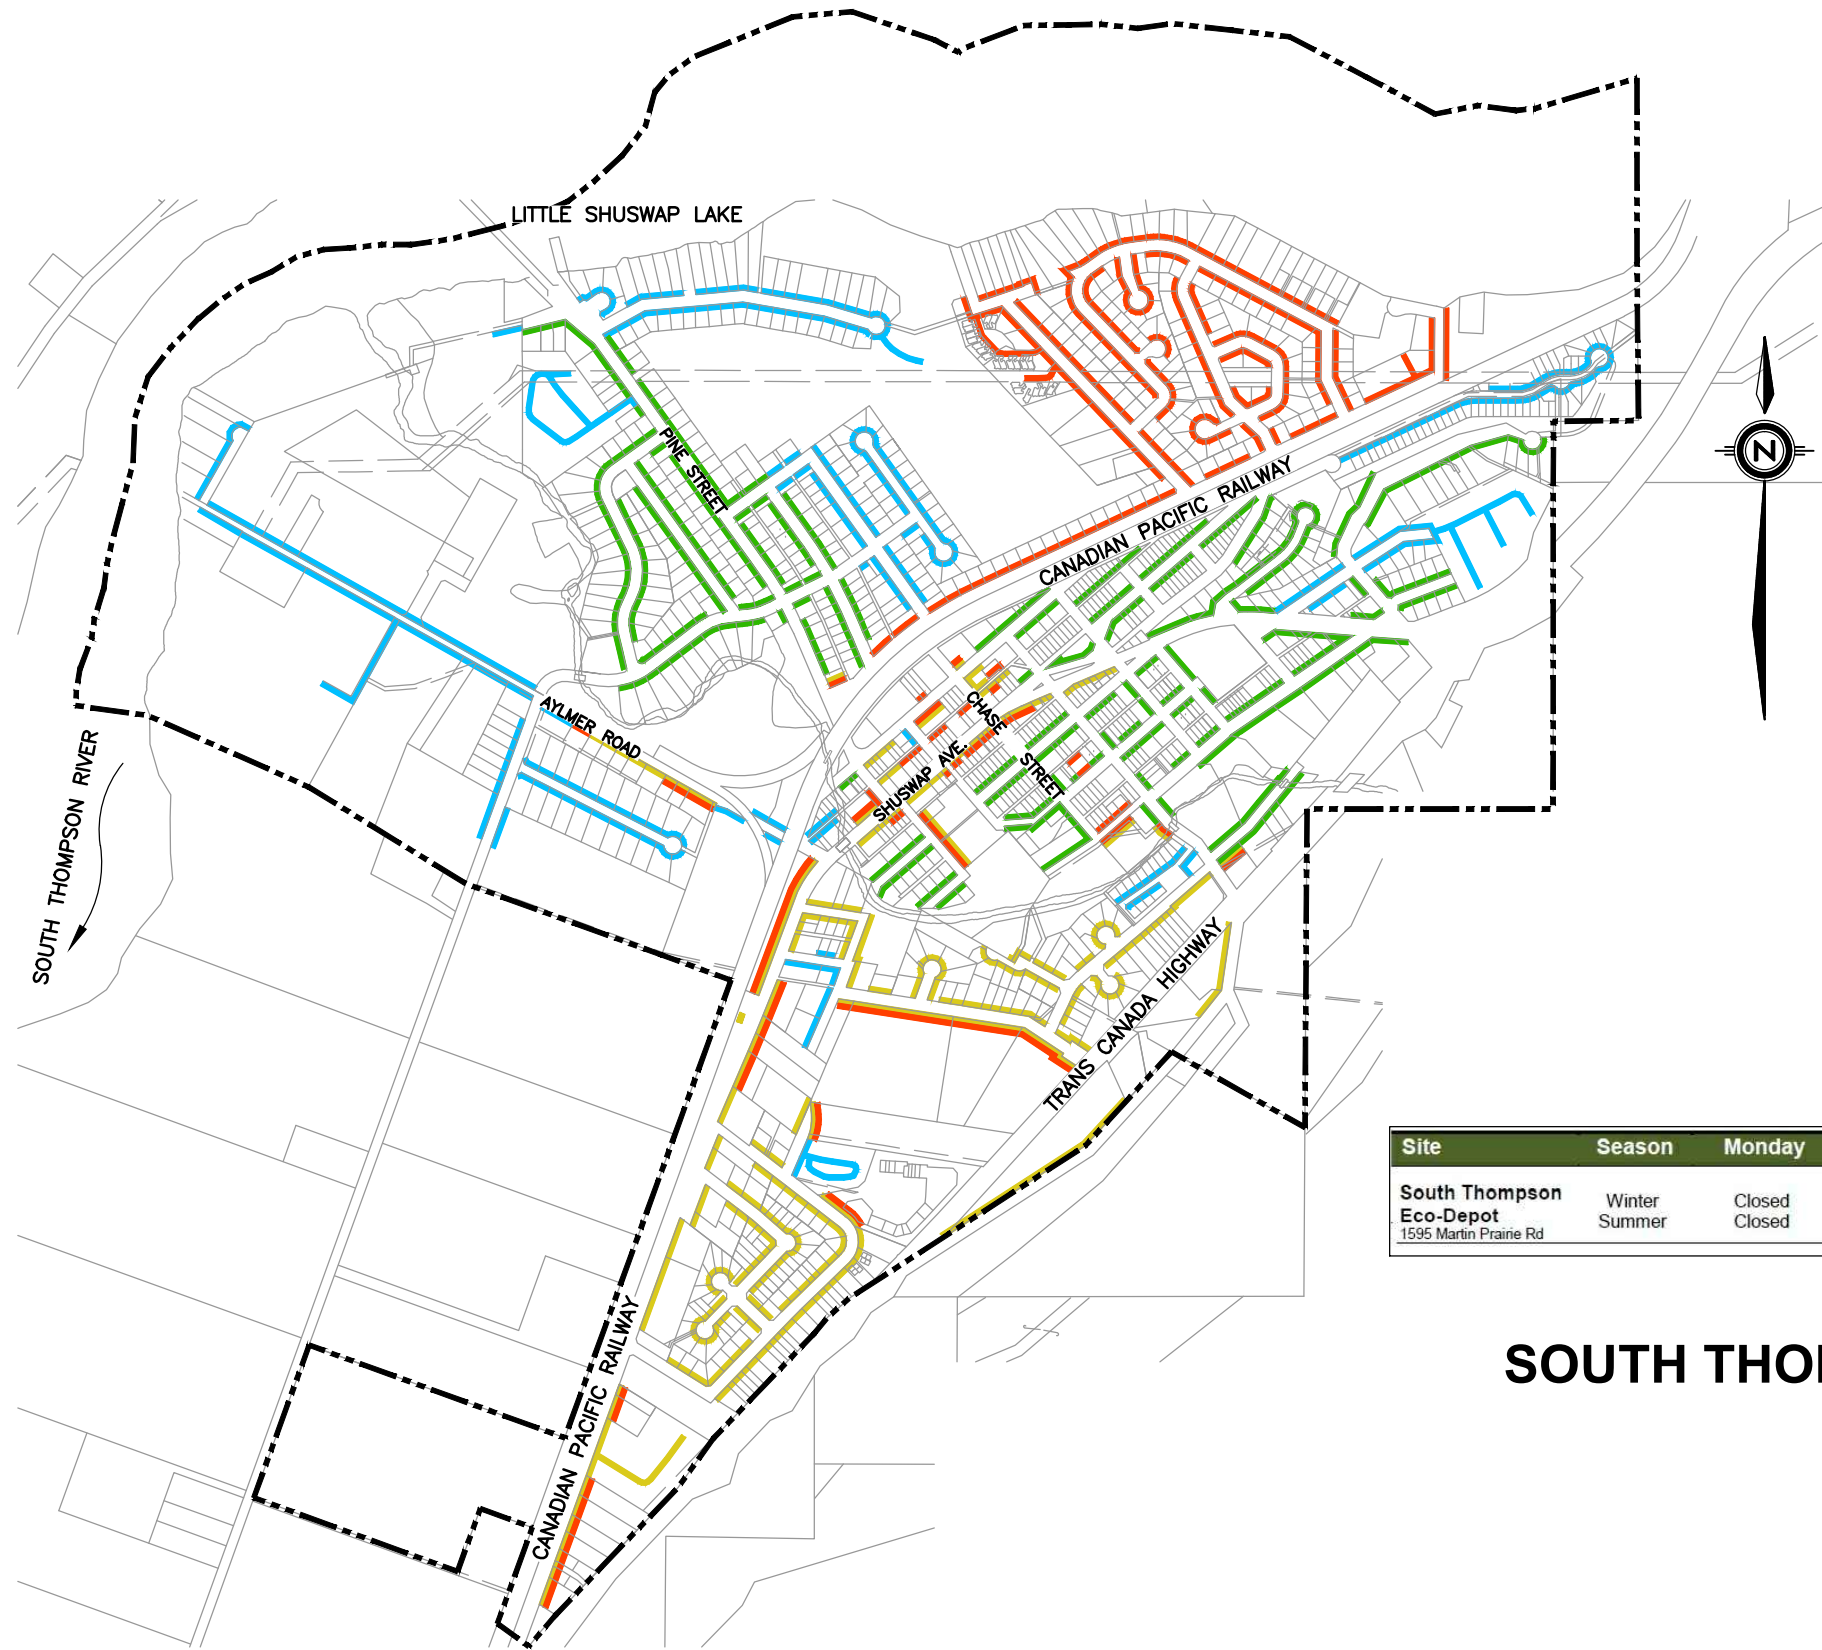

LEGEND

- TUESDAY (YELLOW)
- WEDNESDAY (BLUE)
- THURSDAY (GREEN)
- FRIDAY (ORANGE)

Site	Season	Monday	Tuesday	Wednesday	Thursday	Friday	Saturday	Sunday
South Thompson Eco-Depot 1595 Martin Prairie Rd	Winter Summer	Closed Closed	8am – 4pm 8am – 4pm	8am – 4pm 8am – 4pm	8am – 4pm 8am – 4pm	8am – 4pm 8am – 4pm	8am – 4pm 8am – 4pm	Closed 8am – 4pm

SOUTH THOMPSON ECO-DEPOT SCHEDULE

**VILLAGE OF CHASE
GARBAGE ROUTES
2013**

June 23, 2014

GARBAGE **TUE**
1/3

June 23, 2014

GARBAGE	TUE 2/3
----------------	--------------------

June 23, 2014

GARBAGE	TUE 3/3
----------------	--------------------------

June 23, 2014

GARBAGE	WED
	1/4

June 23, 2014

GARBAGE	WED 2/4
----------------	--------------------

June 23, 2014

GARBAGE	WED
	3/4

June 23, 2014

GARBAGE	WED 4/4
----------------	--------------------

June 23, 2014

GARBAGE **FRI**
1/4

June 23, 2014

GARBAGE	FRI 2/4
----------------	--------------------------

June 23, 2014

GARBAGE	FRI 3/4
----------------	--------------------

June 23, 2014

GARBAGE	FRI 4/4
----------------	--------------------------