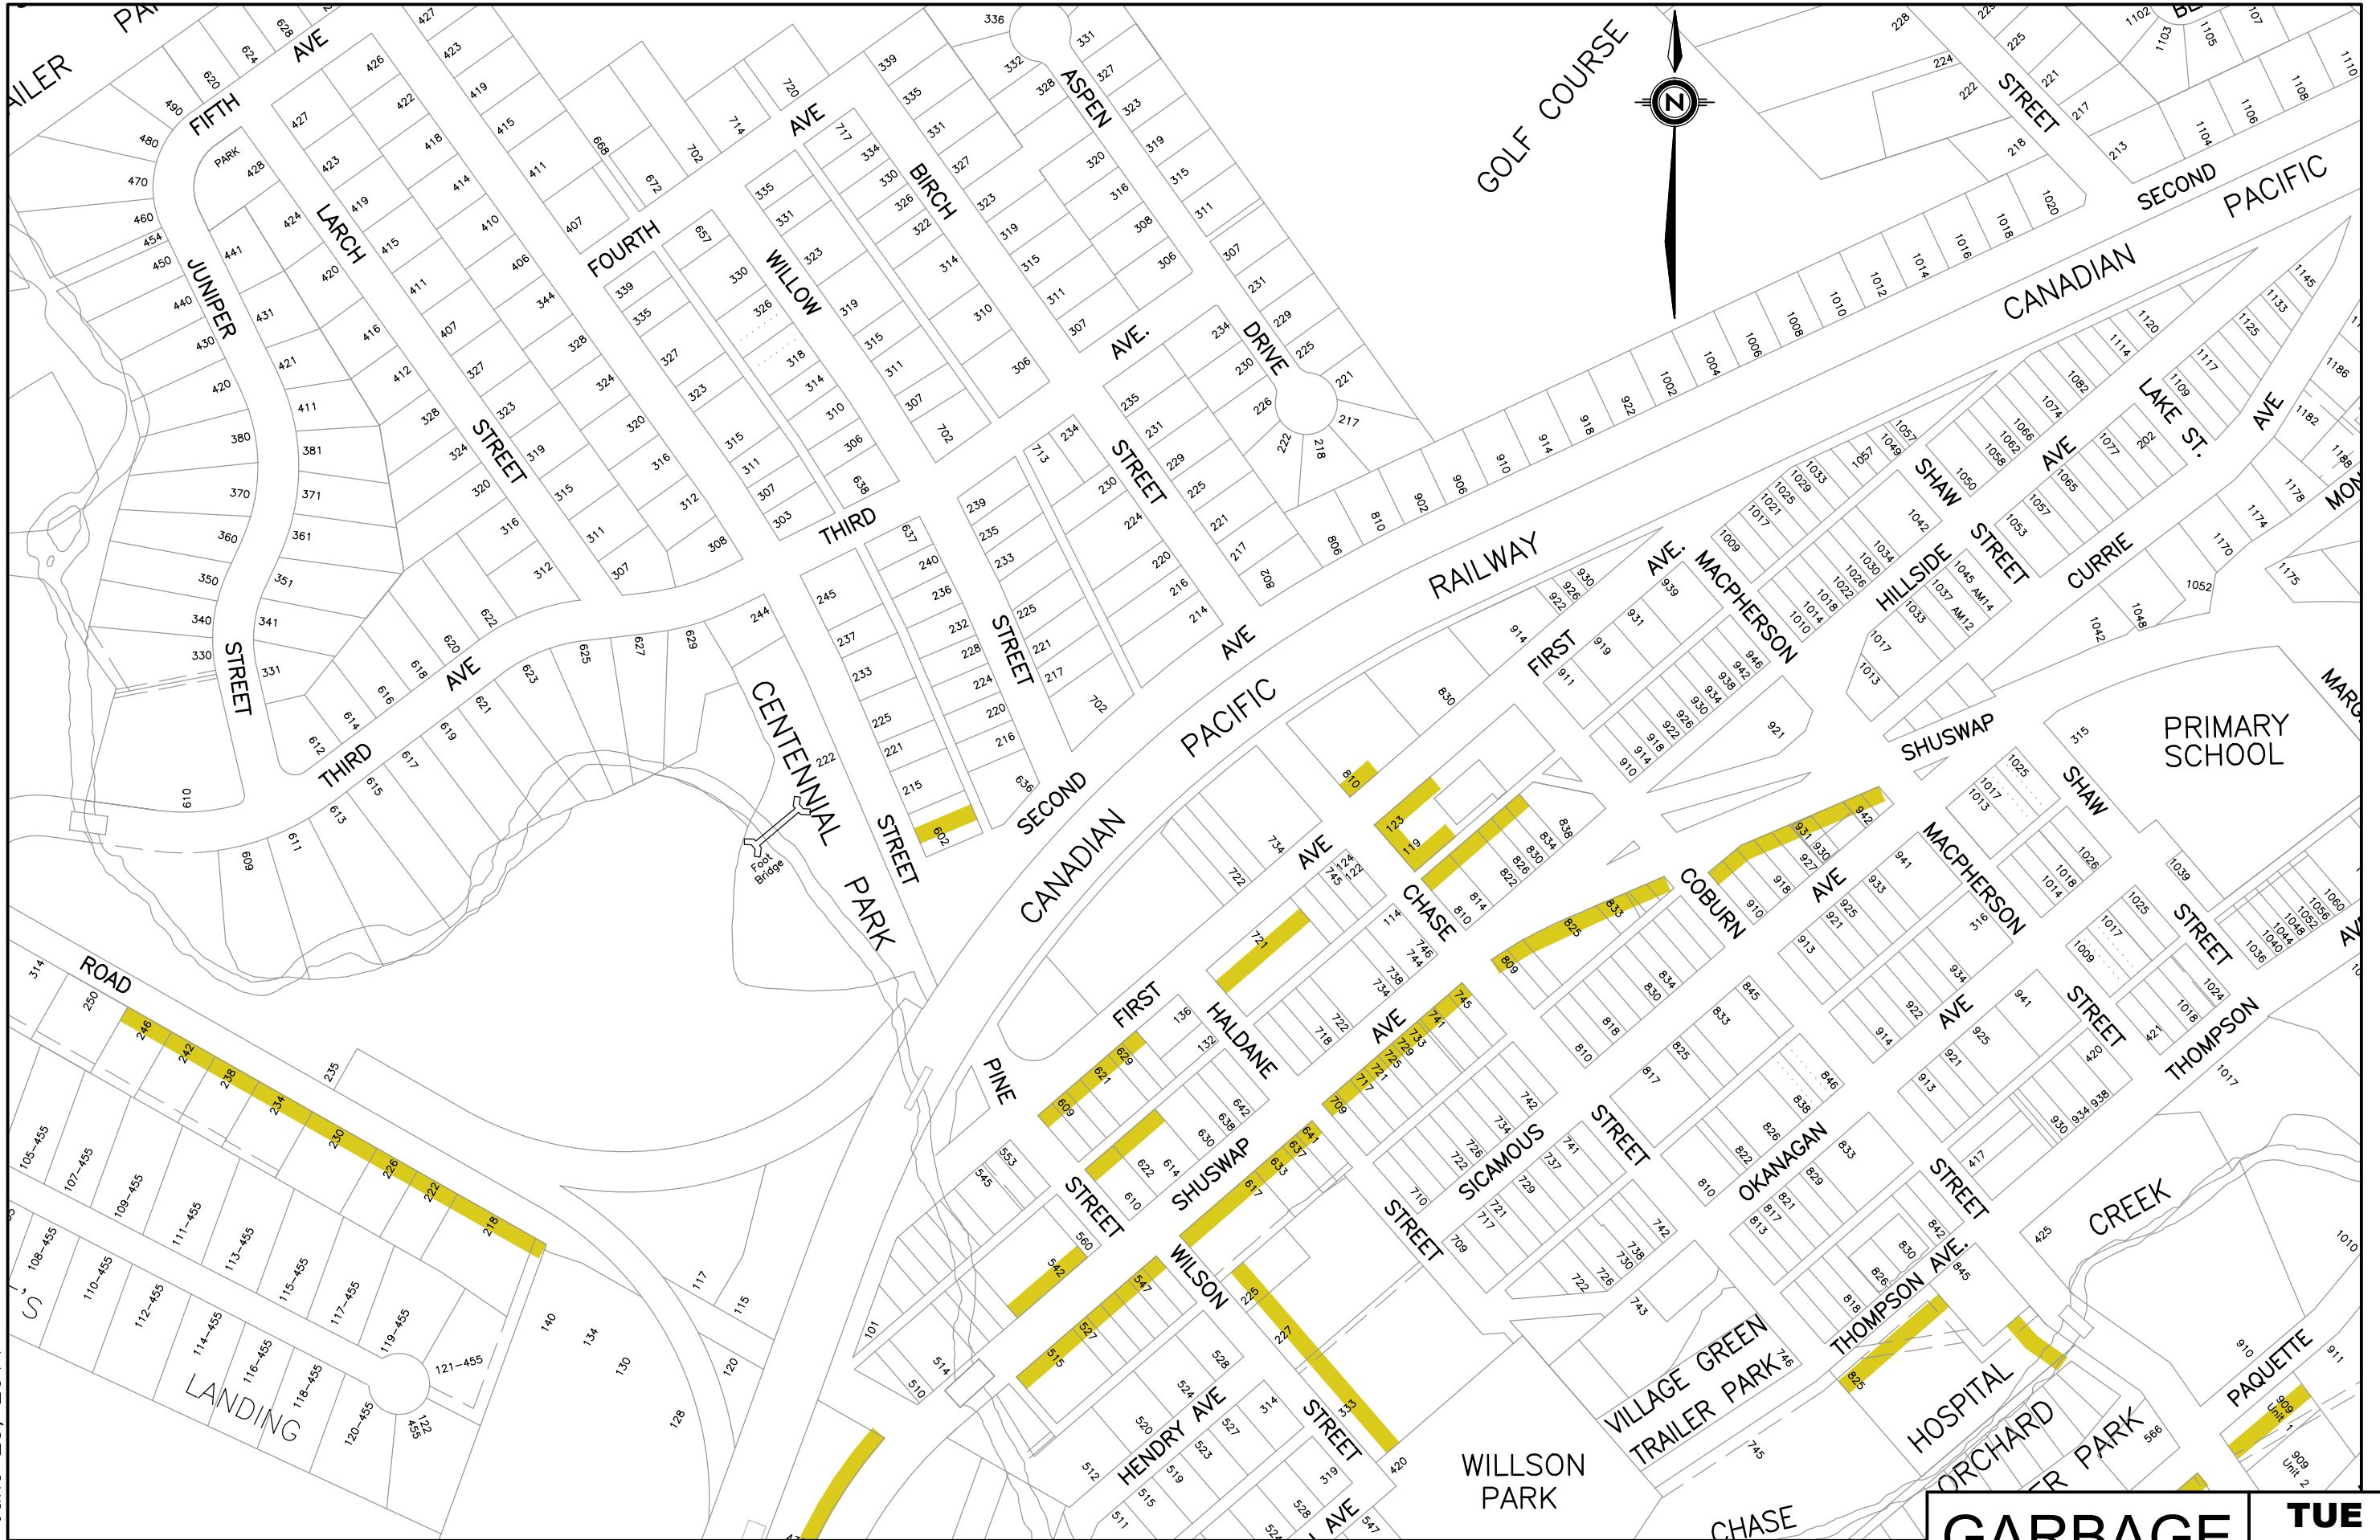

LEGEND

- TUESDAY (YELLOW)
- WEDNESDAY (BLUE)
- THURSDAY (GREEN)
- FRIDAY (ORANGE)

Site	Season	Monday	Tuesday	Wednesday	Thursday	Friday	Saturday	Sunday
South Thompson Eco-Depot 1595 Martin Prairie Rd	Winter Summer	Closed Closed	8am – 4pm 8am – 4pm	8am – 4pm 8am – 4pm	8am – 4pm 8am – 4pm	8am – 4pm 8am – 4pm	8am – 4pm 8am – 4pm	Closed 8am – 4pm

SOUTH THOMPSON ECO-DEPOT SCHEDULE

**VILLAGE OF CHASE
GARBAGE ROUTES
2013**

June 23, 2014

GARBAGE **TUE**
1/3

June 23, 2014

GARBAGE	TUE 2/3
----------------	--------------------

June 23, 2014

GARBAGE	TUE 3/3
----------------	--------------------------

June 23, 2014

GARBAGE	WED
	1/4

June 23, 2014

GARBAGE	WED 2/4
----------------	--------------------

June 23, 2014

GARBAGE	WED
	3/4

June 23, 2014

GARBAGE	WED 4/4
----------------	--------------------