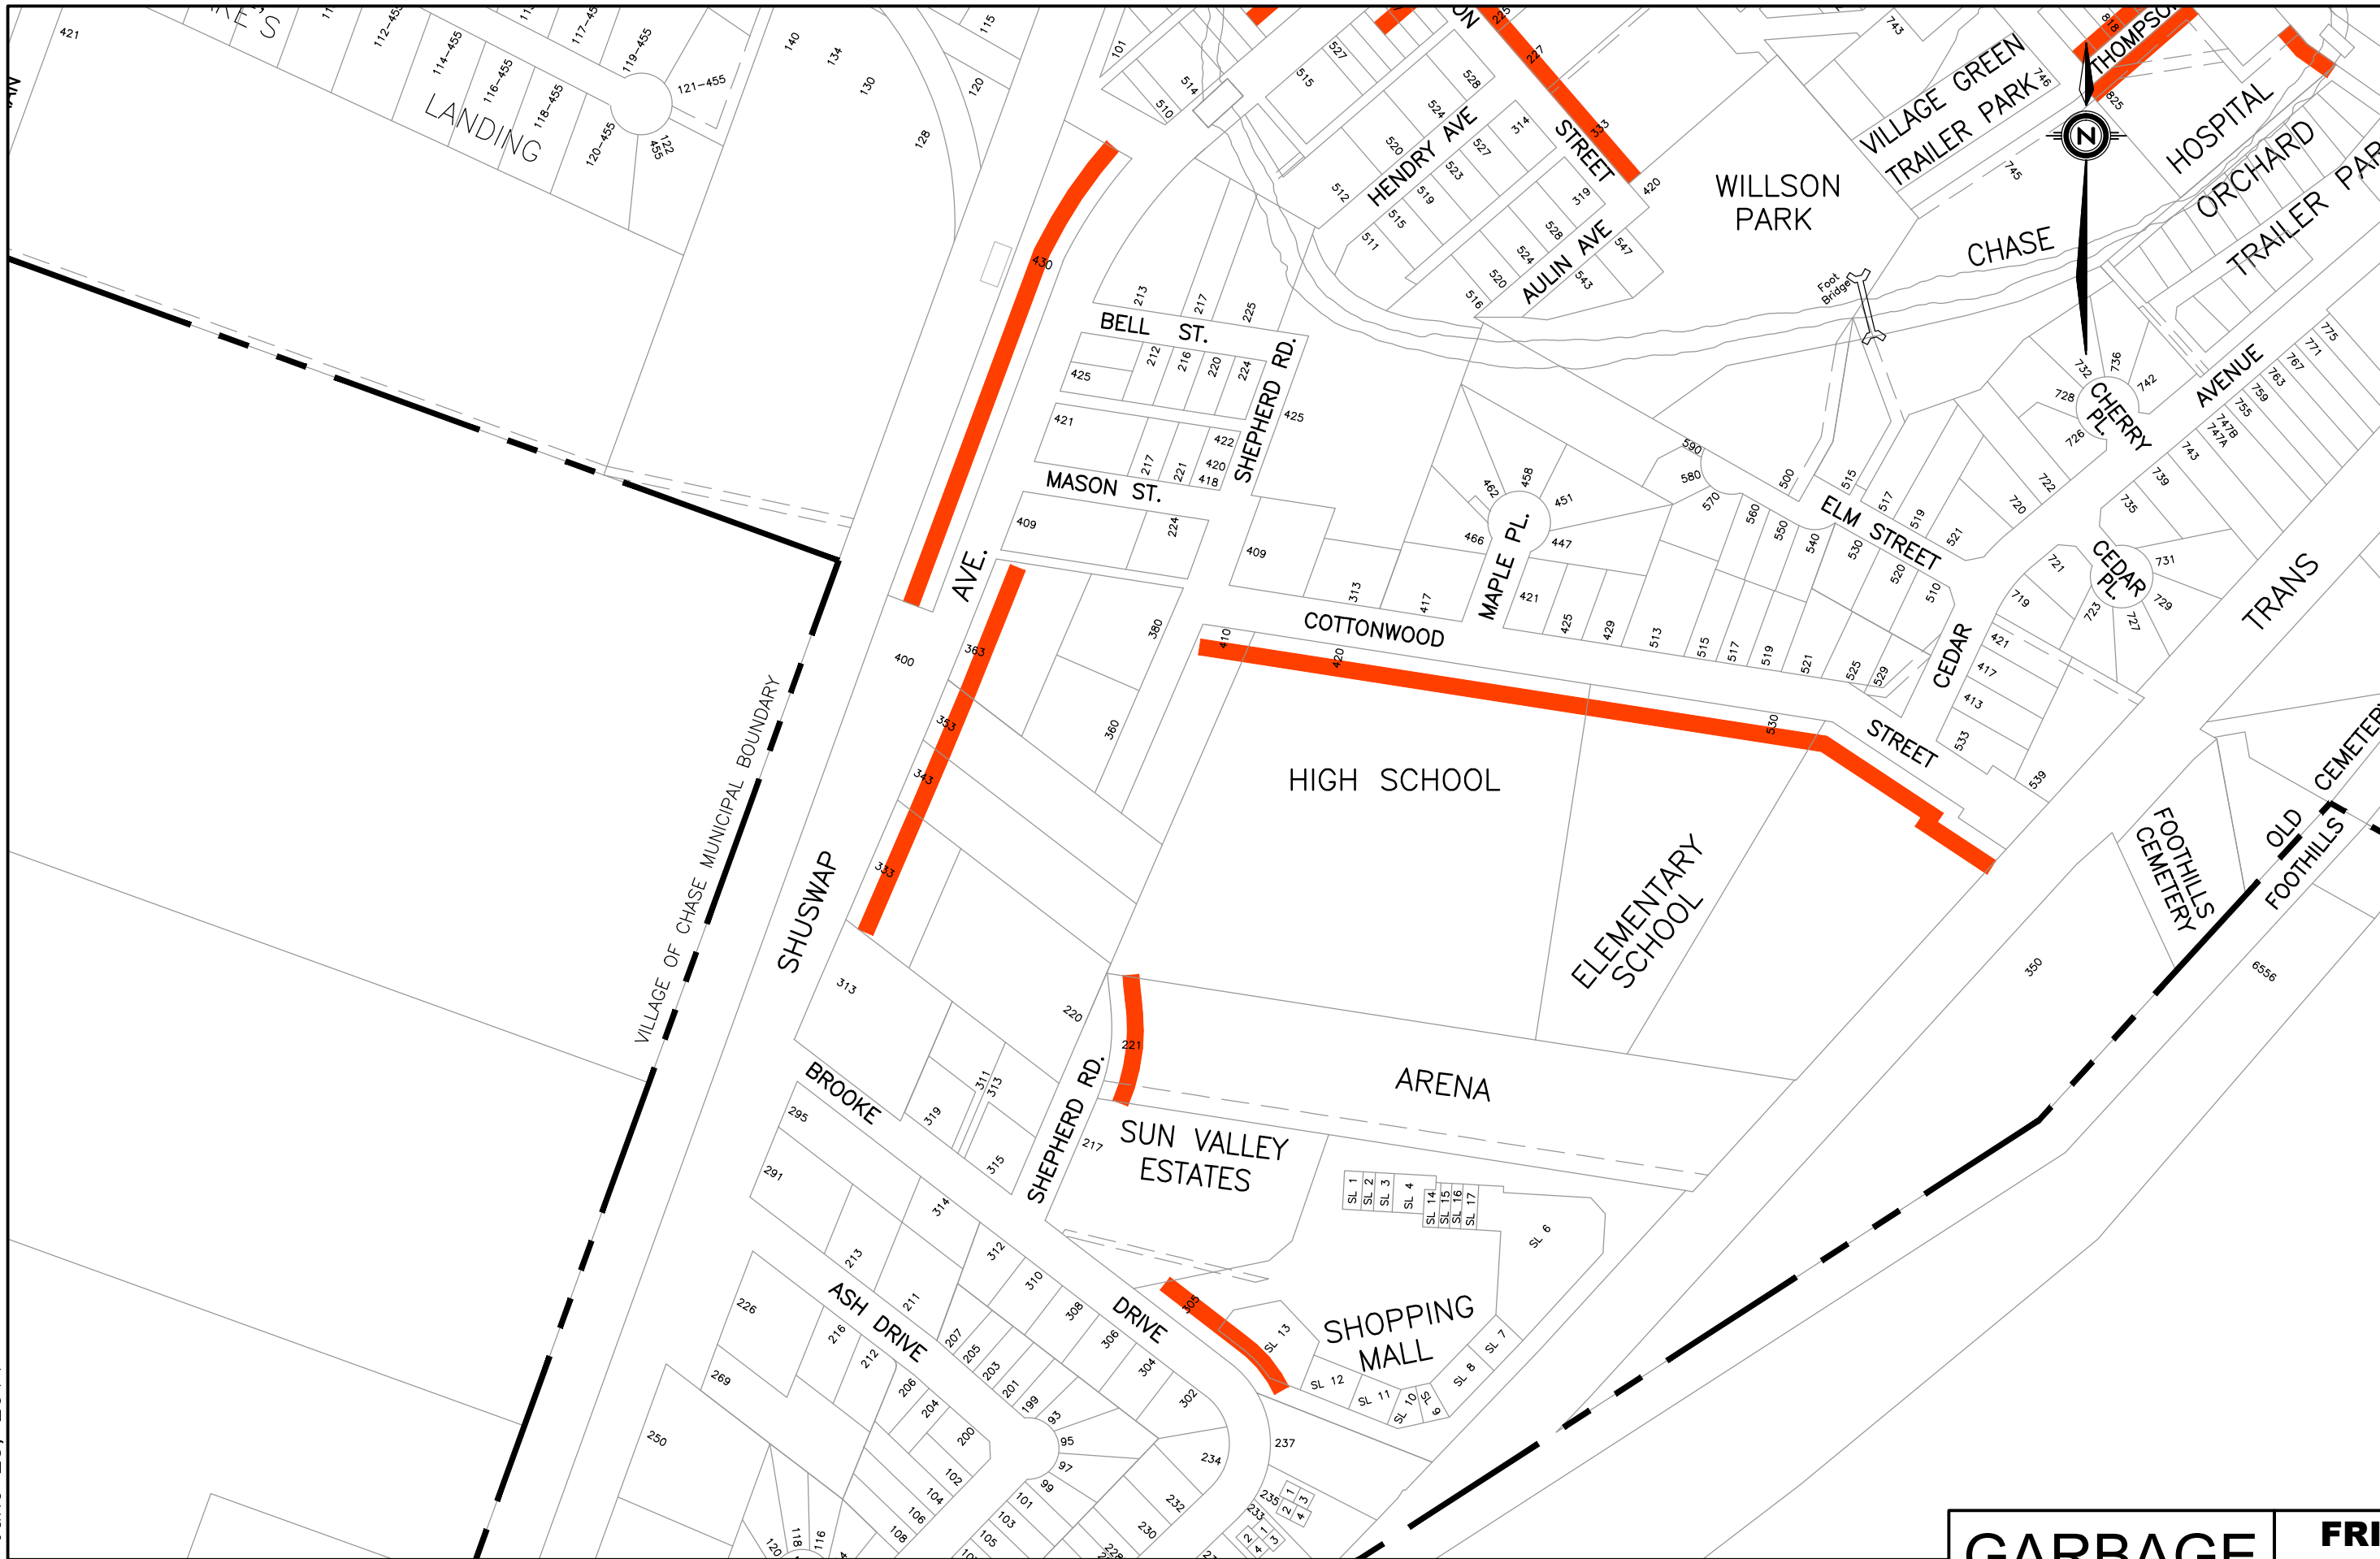

LEGEND

- TUESDAY (YELLOW)
- WEDNESDAY (BLUE)
- THURSDAY (GREEN)
- FRIDAY (ORANGE)

Site	Season	Monday	Tuesday	Wednesday	Thursday	Friday	Saturday	Sunday
South Thompson Eco-Depot 1595 Martin Prairie Rd	Winter Summer	Closed Closed	8am – 4pm 8am – 4pm	8am – 4pm 8am – 4pm	8am – 4pm 8am – 4pm	8am – 4pm 8am – 4pm	8am – 4pm 8am – 4pm	Closed 8am – 4pm

SOUTH THOMPSON ECO-DEPOT SCHEDULE

**VILLAGE OF CHASE
GARBAGE ROUTES
2013**

June 23, 2014

GARBAGE **TUE**
1/3

June 23, 2014

GARBAGE	TUE 2/3
----------------	--------------------

June 23, 2014

GARBAGE	TUE 3/3
----------------	--------------------------

June 23, 2014

GARBAGE **FRI**
1/4

June 23, 2014

GARBAGE	FRI 2/4
----------------	--------------------------

June 23, 2014

GARBAGE	FRI 3/4
----------------	--------------------

June 23, 2014

GARBAGE	FRI 4/4
----------------	--------------------------