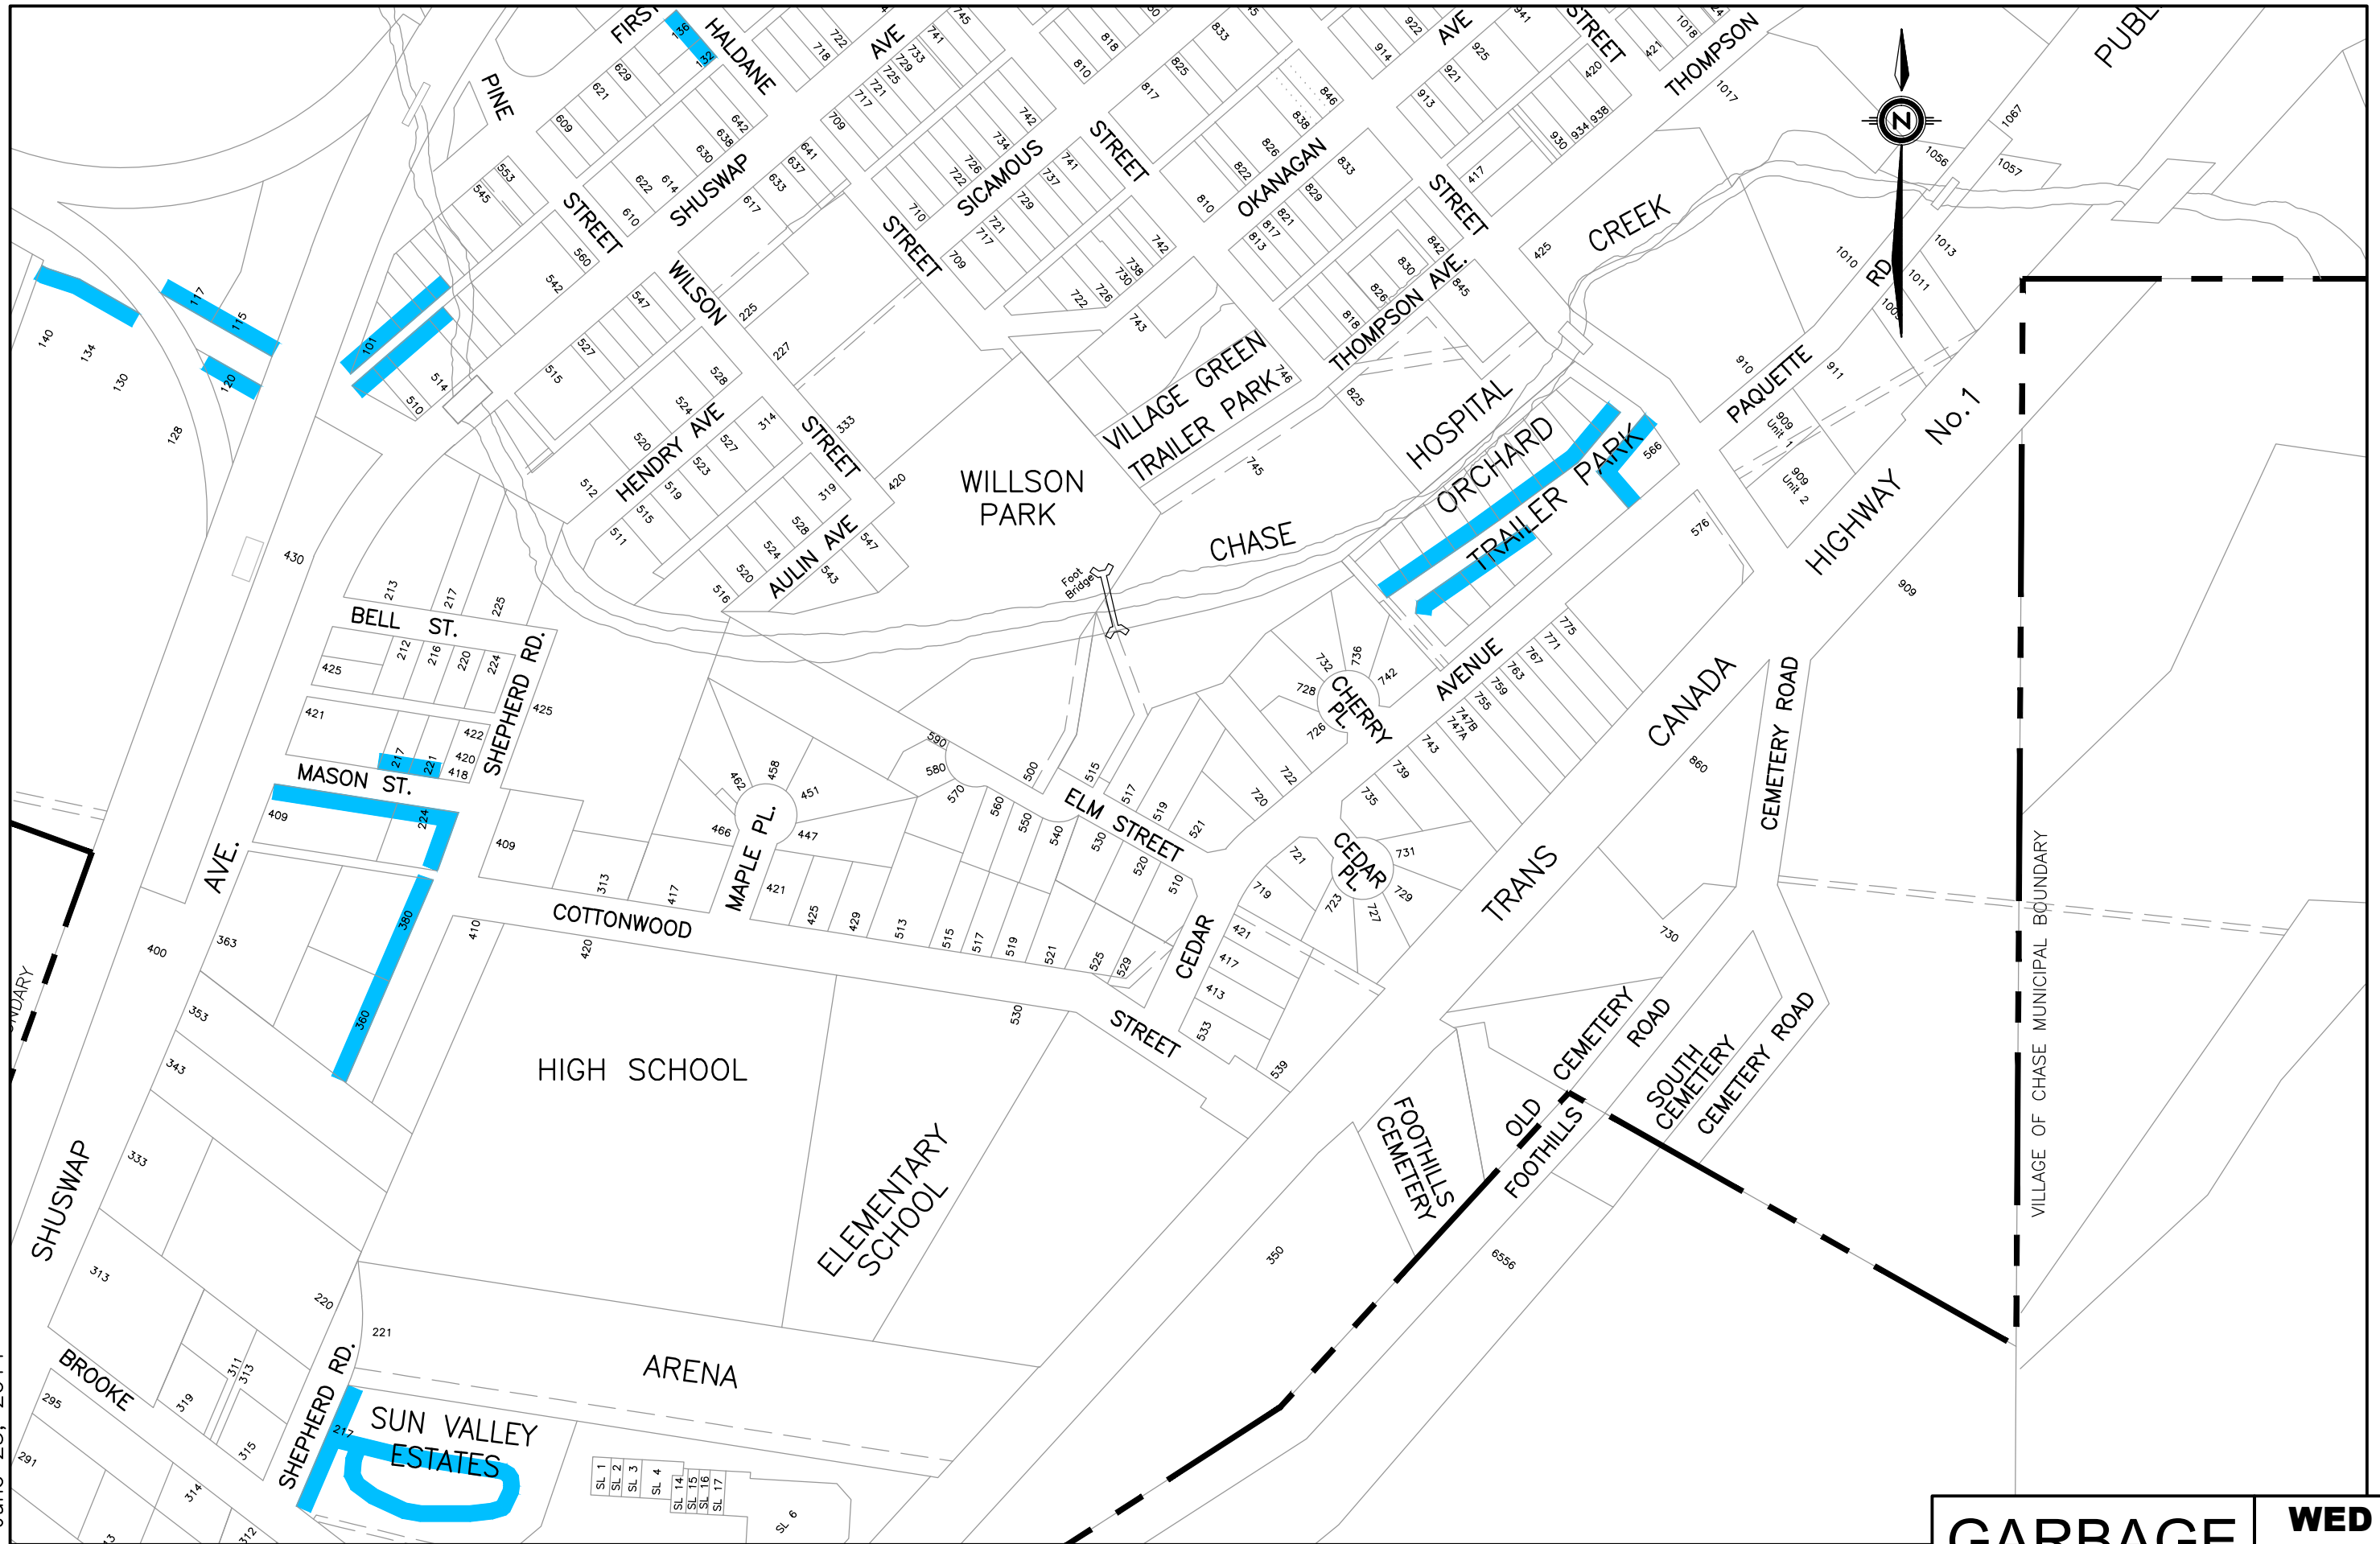

SOUTH THOMPSON ECO-DEPOT SCHEDULE

**VILLAGE OF CHASE
GARBAGE ROUTES
2013**

June 23, 2014

GARBAGE **TUE**
1/3

June 23, 2014

GARBAGE	TUE 2/3
----------------	--------------------

June 23, 2014

GARBAGE	TUE 3/3
----------------	--------------------------

June 23, 2014

GARBAGE	WED
	1/4

June 23, 2014

GARBAGE	WED 2/4
----------------	--------------------

June 23, 2014

GARBAGE	WED
	3/4

June 23, 2014

GARBAGE	WED 4/4
----------------	--------------------