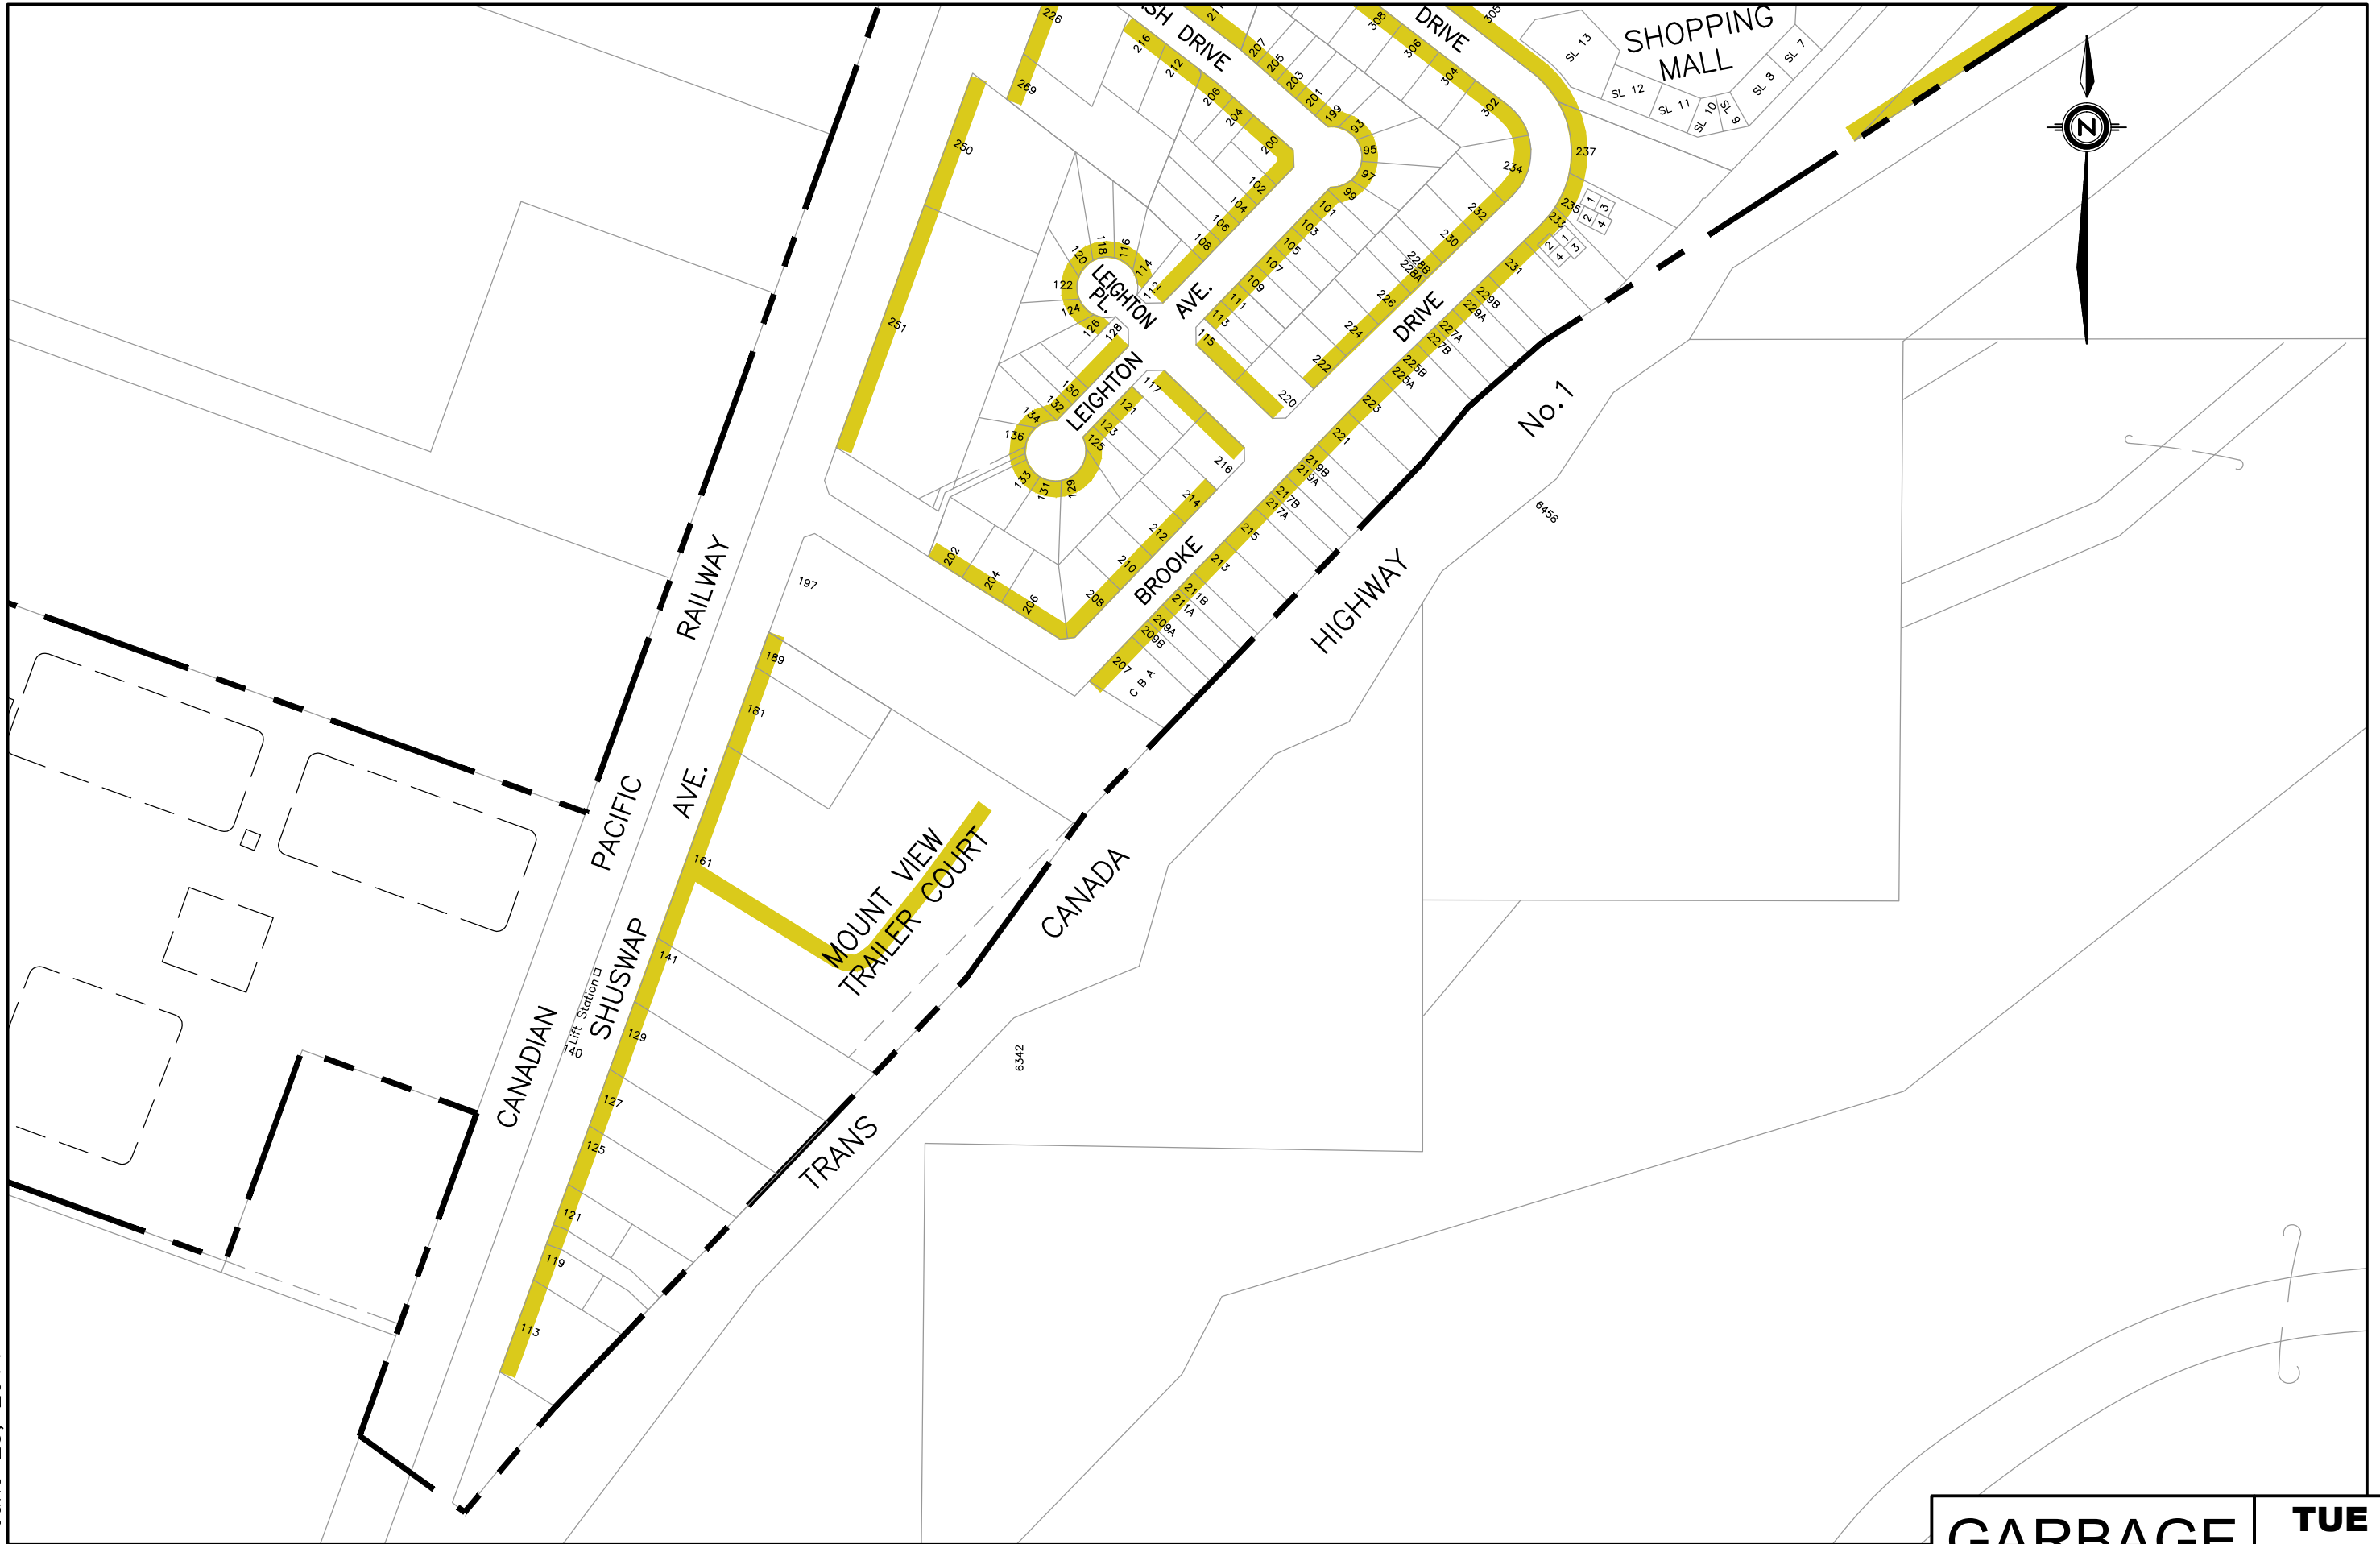

LEGEND

- TUESDAY (YELLOW)
- WEDNESDAY (BLUE)
- THURSDAY (GREEN)
- FRIDAY (ORANGE)

Site	Season	Monday	Tuesday	Wednesday	Thursday	Friday	Saturday	Sunday
South Thompson Eco-Depot 1595 Martin Prairie Rd	Winter Summer	Closed Closed	8am – 4pm 8am – 4pm	8am – 4pm 8am – 4pm	8am – 4pm 8am – 4pm	8am – 4pm 8am – 4pm	8am – 4pm 8am – 4pm	Closed 8am – 4pm

SOUTH THOMPSON ECO-DEPOT SCHEDULE

**VILLAGE OF CHASE
GARBAGE ROUTES
2013**

June 23, 2014

GARBAGE **TUE**
1/3

June 23, 2014

GARBAGE	TUE 2/3
----------------	--------------------

June 23, 2014

GARBAGE	TUE 3/3
----------------	--------------------------

June 23, 2014

GARBAGE	WED
	1/4

June 23, 2014

GARBAGE	WED 2/4
----------------	--------------------

June 23, 2014

GARBAGE	WED
	3/4

June 23, 2014

GARBAGE	WED 4/4
----------------	--------------------

June 23, 2014

GARBAGE **FRI**
1/4

June 23, 2014

GARBAGE	FRI 2/4
----------------	--------------------------

June 23, 2014

GARBAGE	FRI 3/4
----------------	--------------------

June 23, 2014

GARBAGE	FRI 4/4
----------------	--------------------------