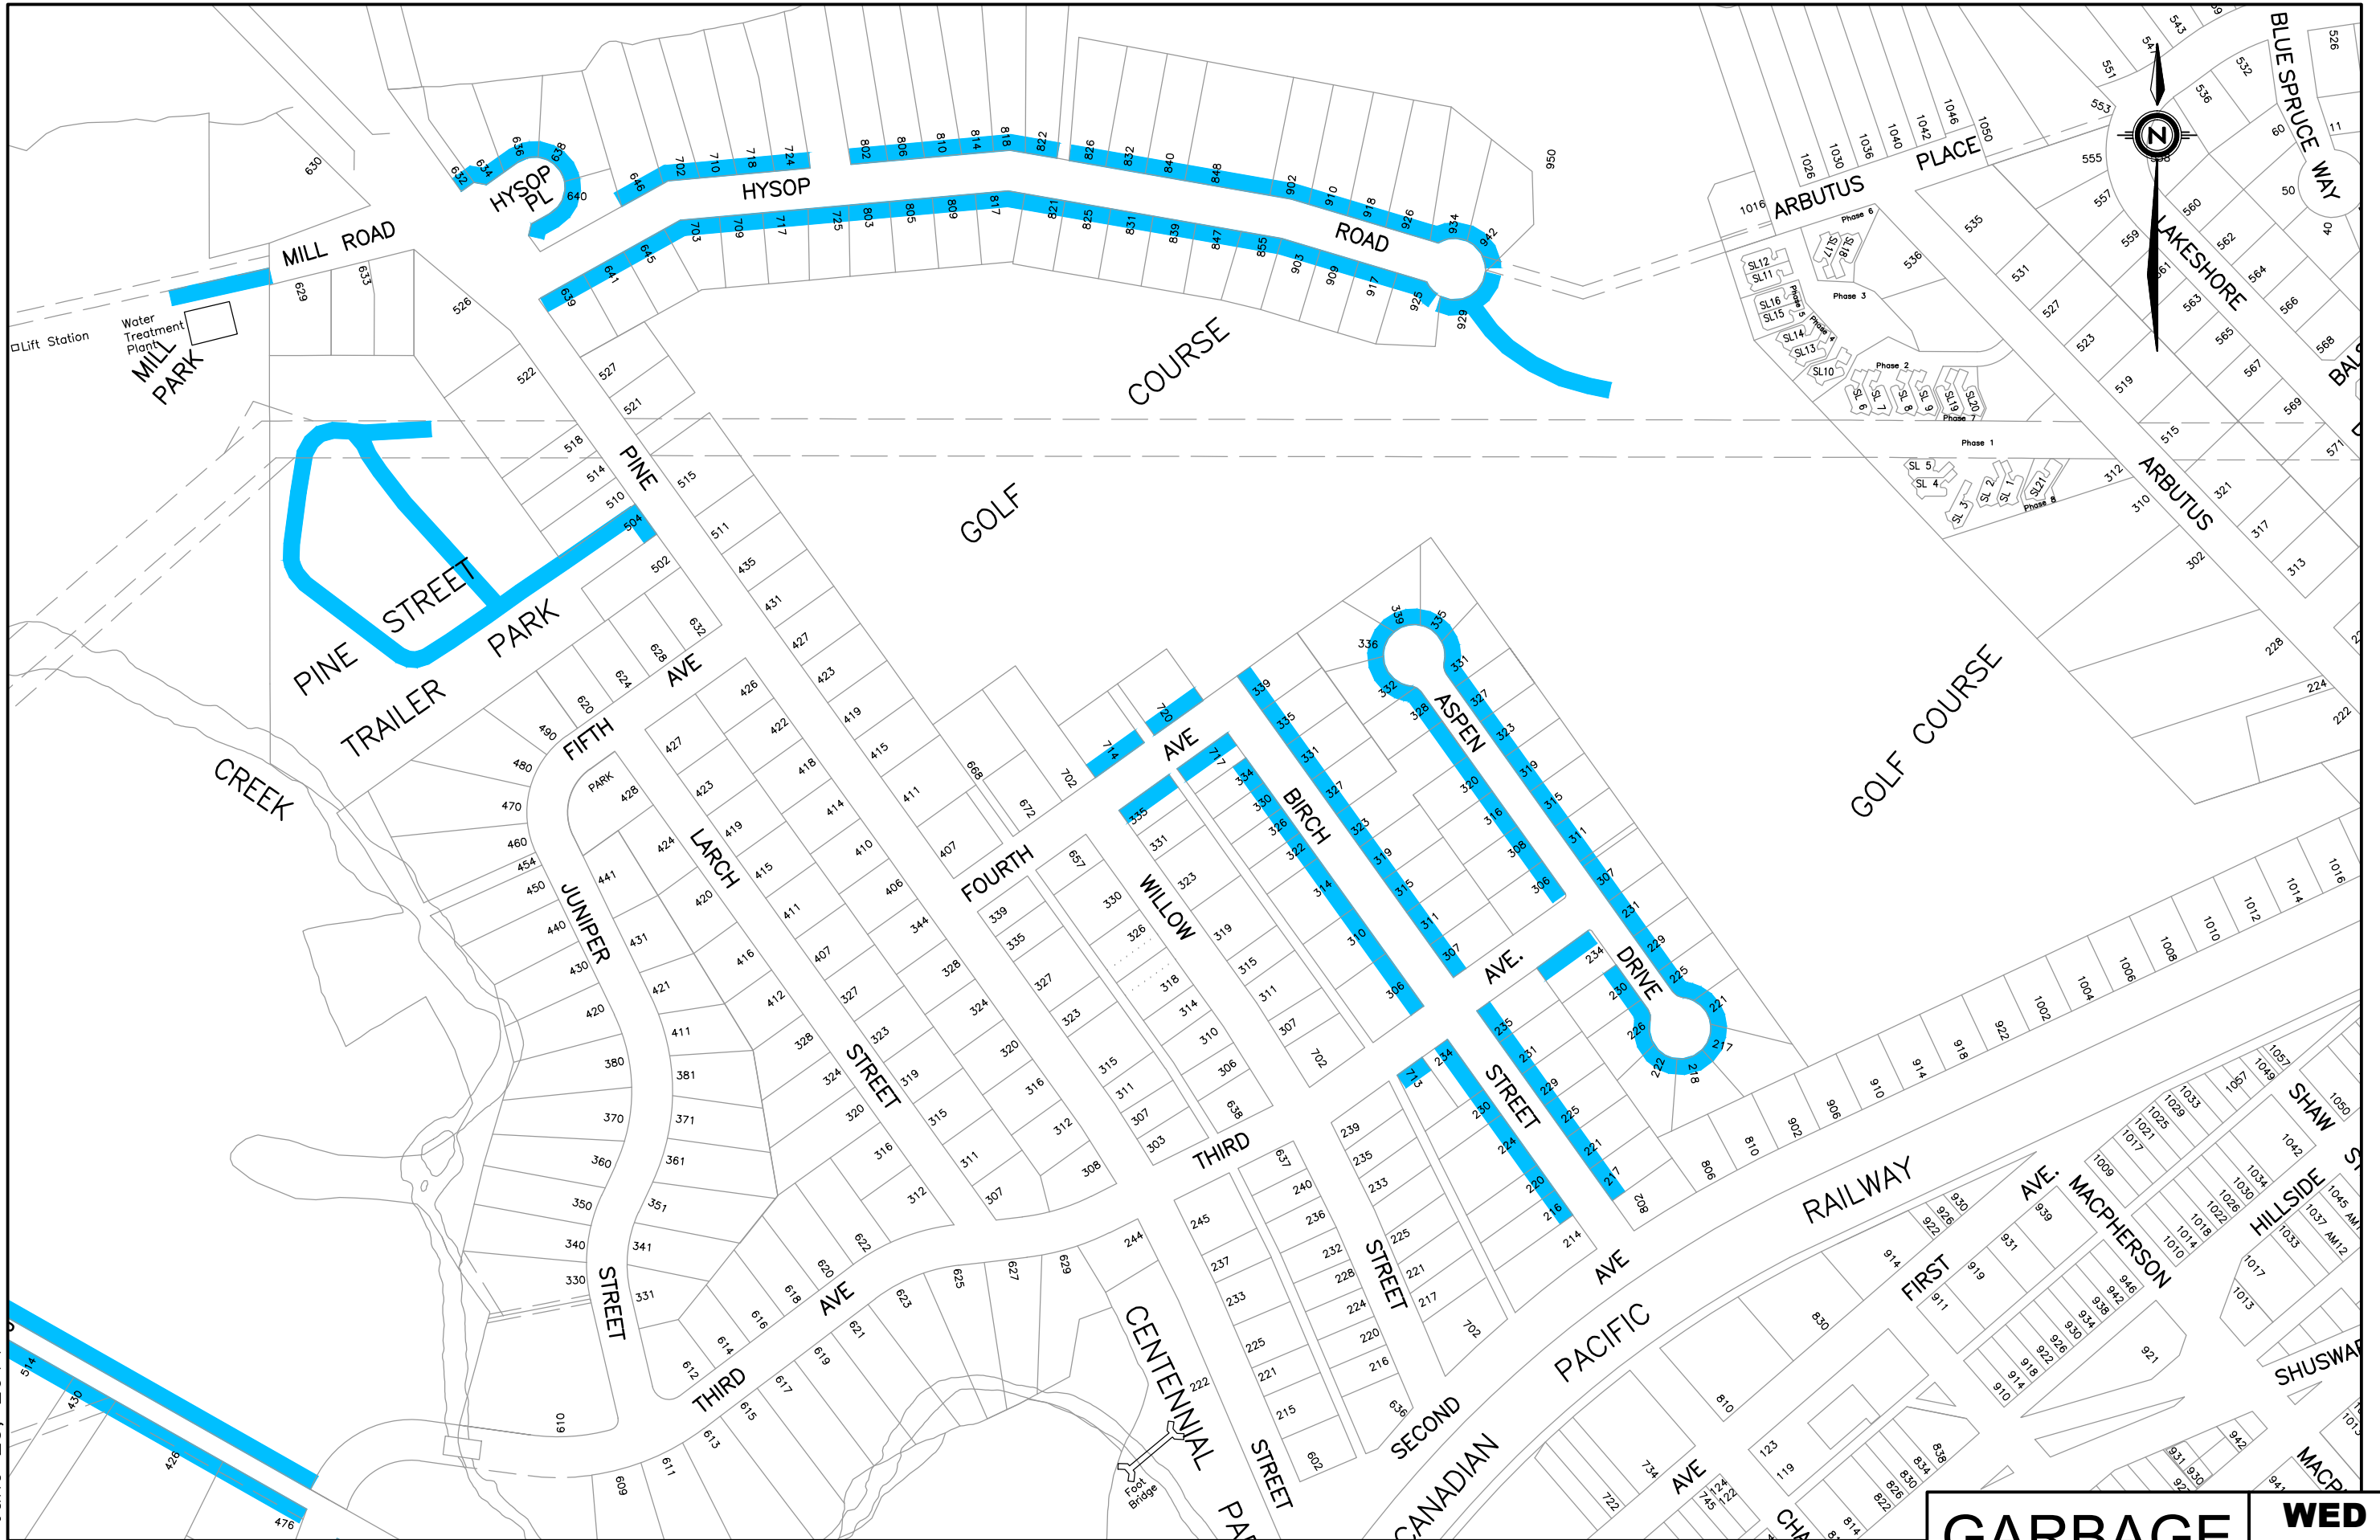

LEGEND

- TUESDAY (YELLOW)
- WEDNESDAY (BLUE)
- THURSDAY (GREEN)
- FRIDAY (ORANGE)

Site	Season	Monday	Tuesday	Wednesday	Thursday	Friday	Saturday	Sunday
South Thompson Eco-Depot 1595 Martin Prairie Rd	Winter Summer	Closed Closed	8am – 4pm 8am – 4pm	8am – 4pm 8am – 4pm	8am – 4pm 8am – 4pm	8am – 4pm 8am – 4pm	8am – 4pm 8am – 4pm	Closed 8am – 4pm

SOUTH THOMPSON ECO-DEPOT SCHEDULE

**VILLAGE OF CHASE
GARBAGE ROUTES
2013**

June 23, 2014

GARBAGE **TUE**
1/3

June 23, 2014

GARBAGE	TUE 2/3
----------------	--------------------

June 23, 2014

GARBAGE	TUE 3/3
----------------	--------------------------

June 23, 2014

GARBAGE	WED
	1/4

June 23, 2014

GARBAGE	WED 2/4
----------------	--------------------

June 23, 2014

GARBAGE	WED
	3/4

June 23, 2014

GARBAGE	WED 4/4
----------------	--------------------

June 23, 2014

GARBAGE **FRI**
1/4

June 23, 2014

GARBAGE	FRI 2/4
----------------	--------------------------

June 23, 2014

GARBAGE	FRI 3/4
----------------	--------------------

June 23, 2014

GARBAGE	FRI 4/4
----------------	--------------------------