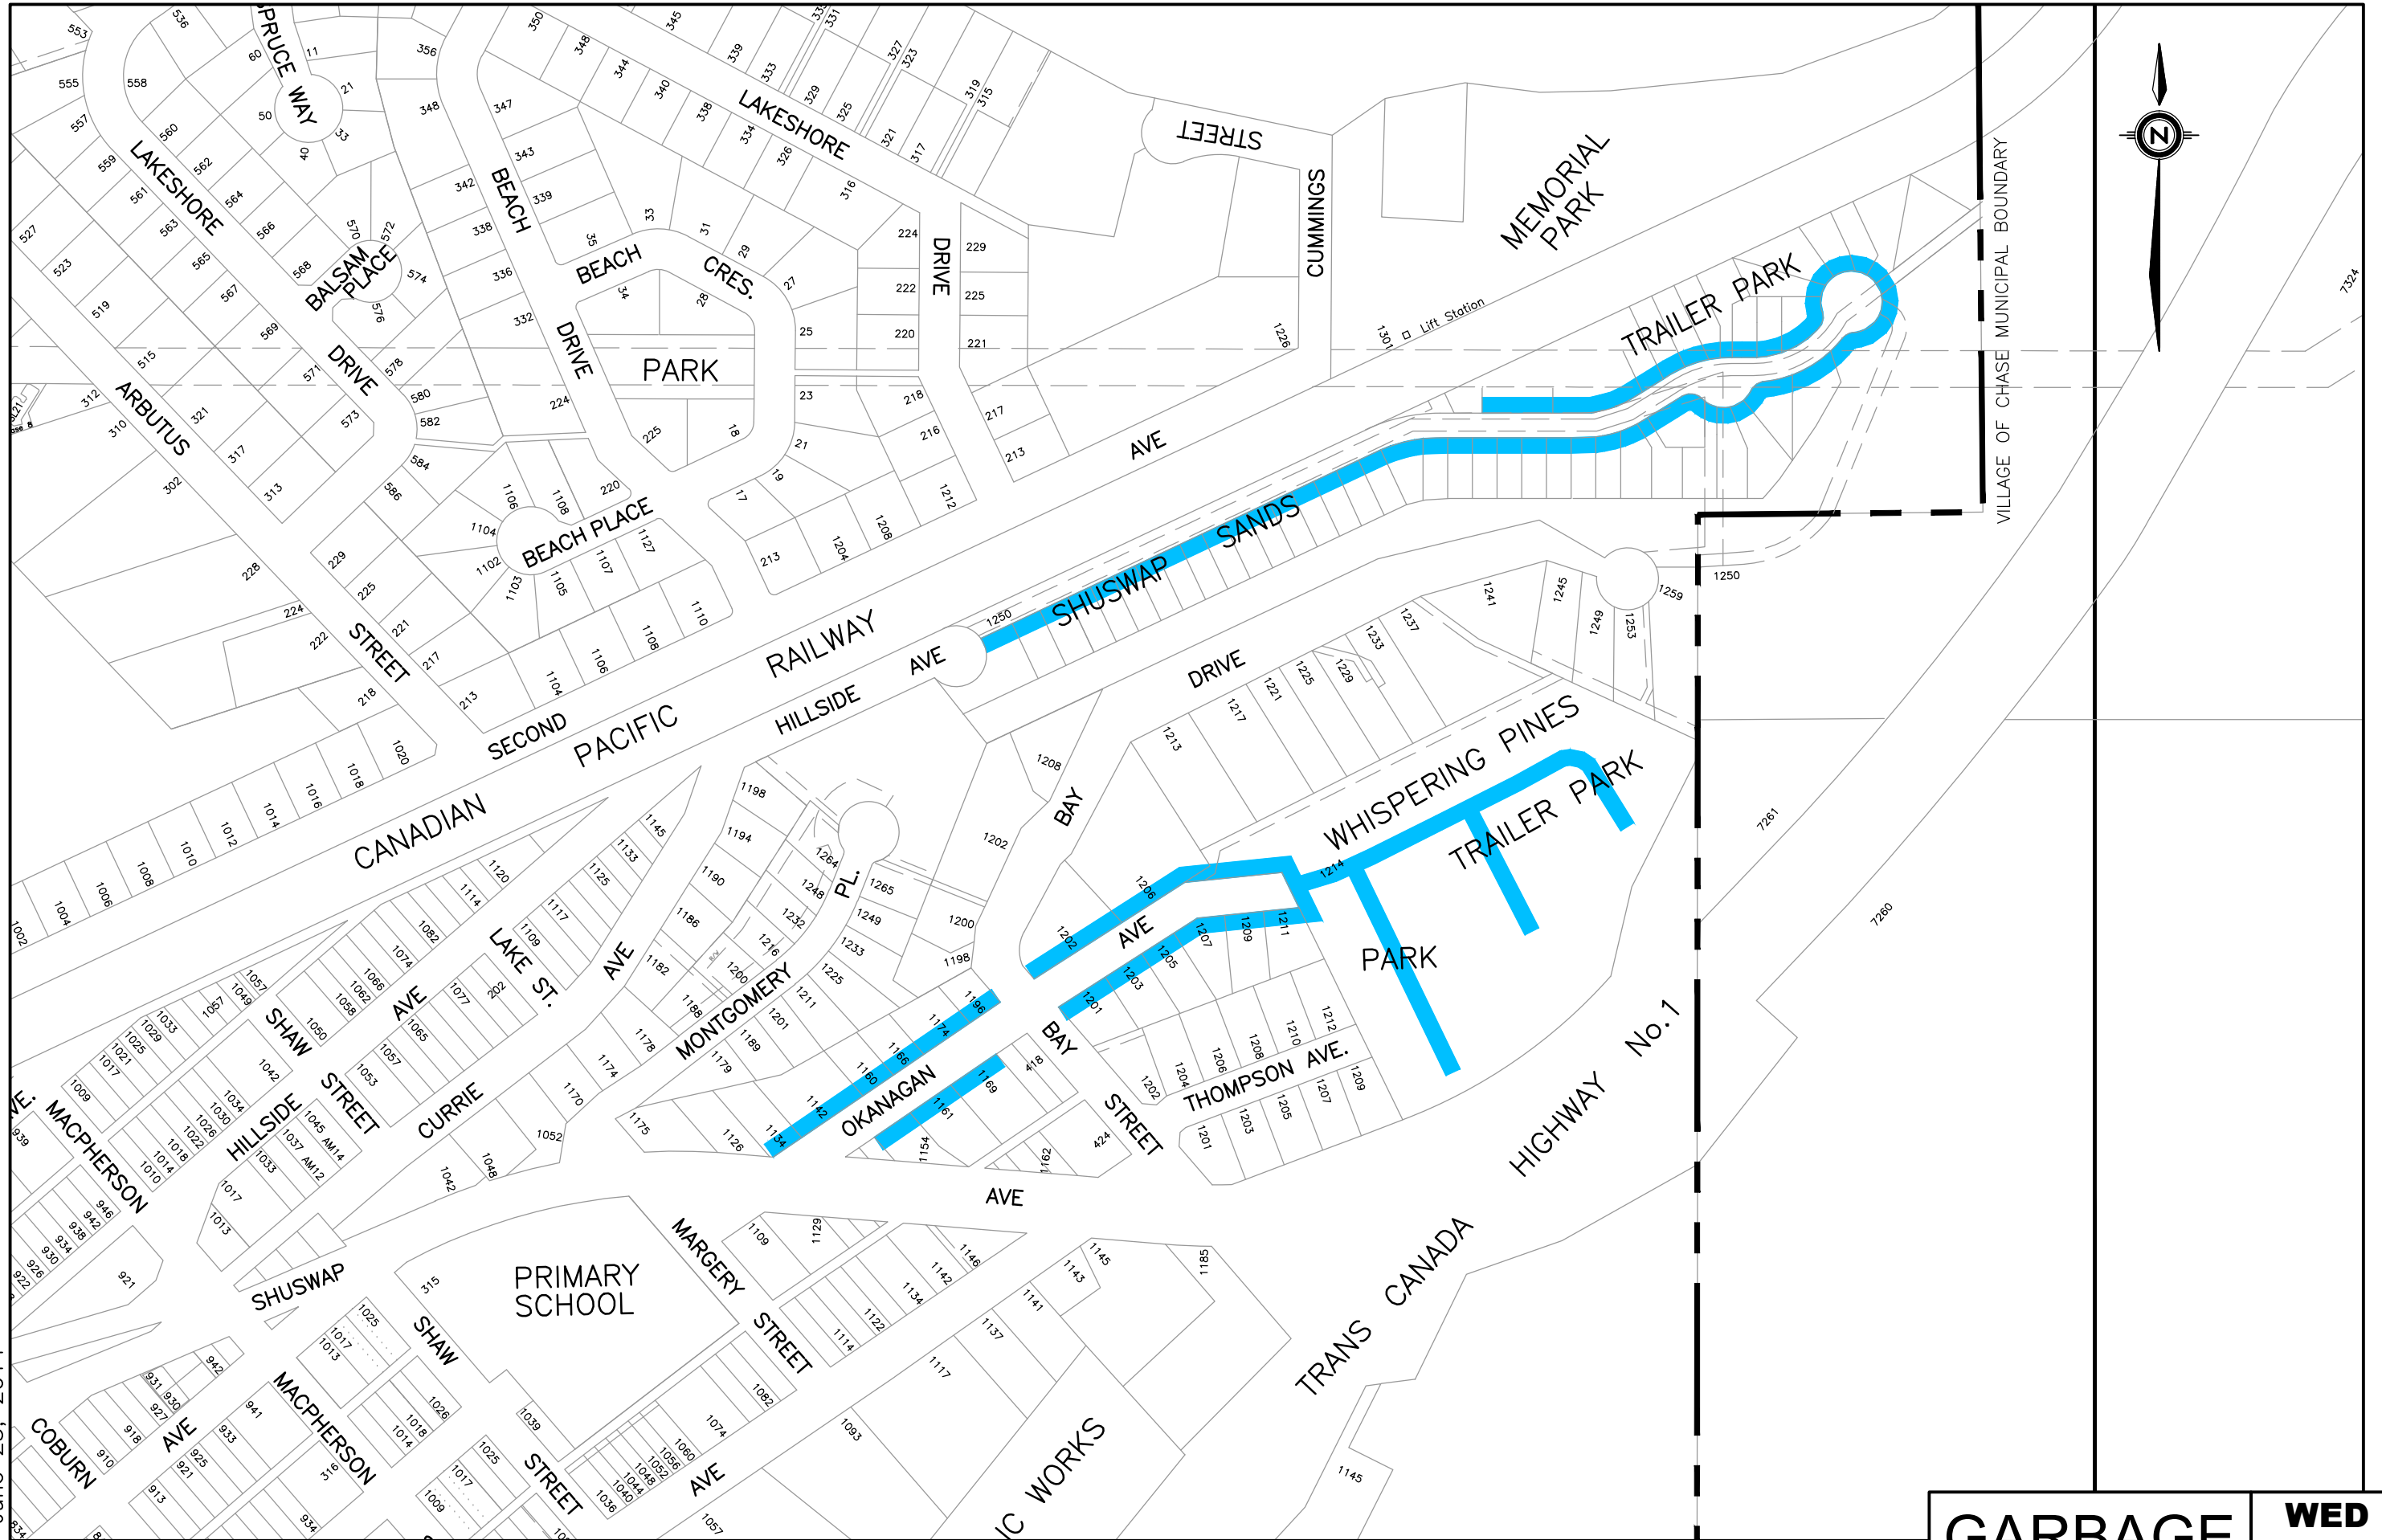

LEGEND

- TUESDAY (YELLOW)
- WEDNESDAY (BLUE)
- THURSDAY (GREEN)
- FRIDAY (ORANGE)

Site	Season	Monday	Tuesday	Wednesday	Thursday	Friday	Saturday	Sunday
South Thompson Eco-Depot 1595 Martin Prairie Rd	Winter Summer	Closed Closed	8am – 4pm 8am – 4pm	8am – 4pm 8am – 4pm	8am – 4pm 8am – 4pm	8am – 4pm 8am – 4pm	8am – 4pm 8am – 4pm	Closed 8am – 4pm

SOUTH THOMPSON ECO-DEPOT SCHEDULE

**VILLAGE OF CHASE
GARBAGE ROUTES
2013**

June 23, 2014

GARBAGE **TUE**
1/3

June 23, 2014

GARBAGE	TUE 2/3
----------------	--------------------

June 23, 2014

GARBAGE	TUE 3/3
----------------	--------------------------

June 23, 2014

GARBAGE	WED
	1/4

June 23, 2014

GARBAGE	WED 2/4
----------------	--------------------

June 23, 2014

GARBAGE	WED
	3/4

June 23, 2014

GARBAGE	WED 4/4
----------------	--------------------