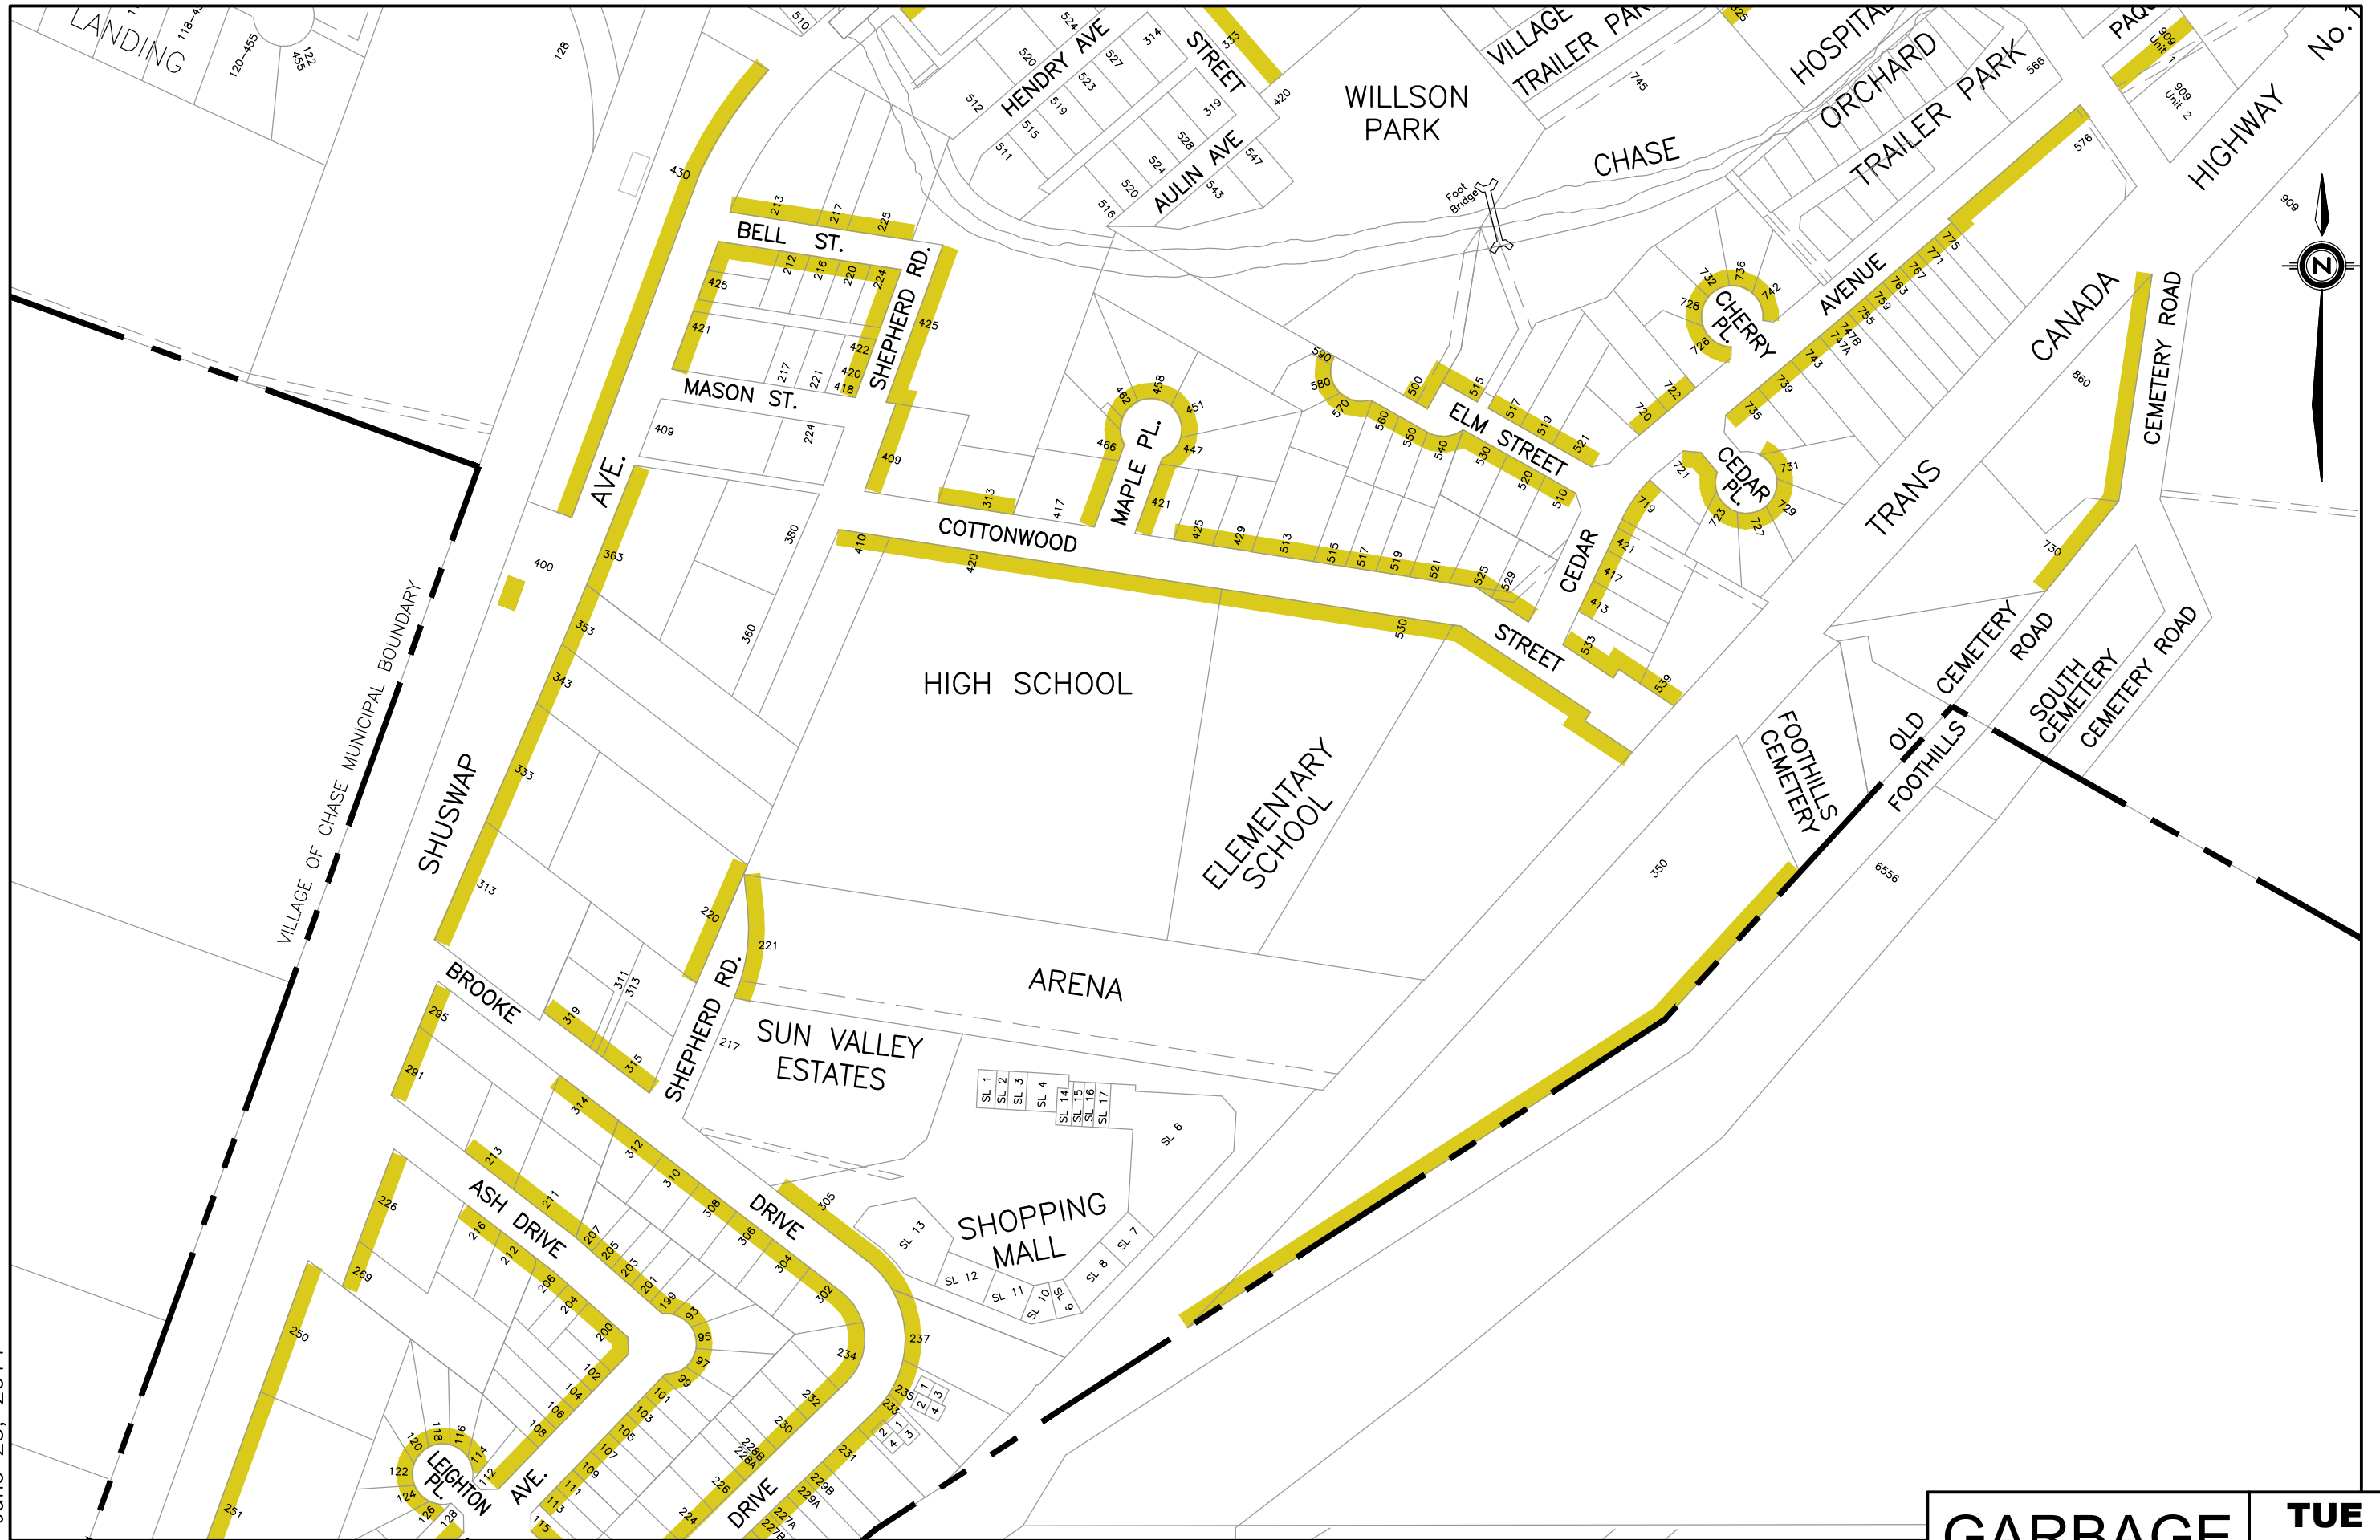

LEGEND

- TUESDAY (YELLOW)
- WEDNESDAY (BLUE)
- THURSDAY (GREEN)
- FRIDAY (ORANGE)

Site	Season	Monday	Tuesday	Wednesday	Thursday	Friday	Saturday	Sunday
South Thompson Eco-Depot 1595 Martin Prairie Rd	Winter Summer	Closed Closed	8am – 4pm 8am – 4pm	8am – 4pm 8am – 4pm	8am – 4pm 8am – 4pm	8am – 4pm 8am – 4pm	8am – 4pm 8am – 4pm	Closed 8am – 4pm

SOUTH THOMPSON ECO-DEPOT SCHEDULE

**VILLAGE OF CHASE
GARBAGE ROUTES
2013**

June 23, 2014

GARBAGE **TUE**
1/3

June 23, 2014

GARBAGE	TUE 2/3
----------------	--------------------

June 23, 2014

GARBAGE	TUE 3/3
----------------	--------------------------

June 23, 2014

GARBAGE	WED
	1/4

June 23, 2014

GARBAGE	WED 2/4
----------------	--------------------

June 23, 2014

GARBAGE	WED
	3/4

June 23, 2014

GARBAGE	WED 4/4
----------------	--------------------

June 23, 2014

GARBAGE **FRI**
1/4

June 23, 2014

GARBAGE	FRI 2/4
----------------	--------------------------

June 23, 2014

GARBAGE	FRI 3/4
----------------	--------------------

June 23, 2014

GARBAGE	FRI 4/4
----------------	--------------------------