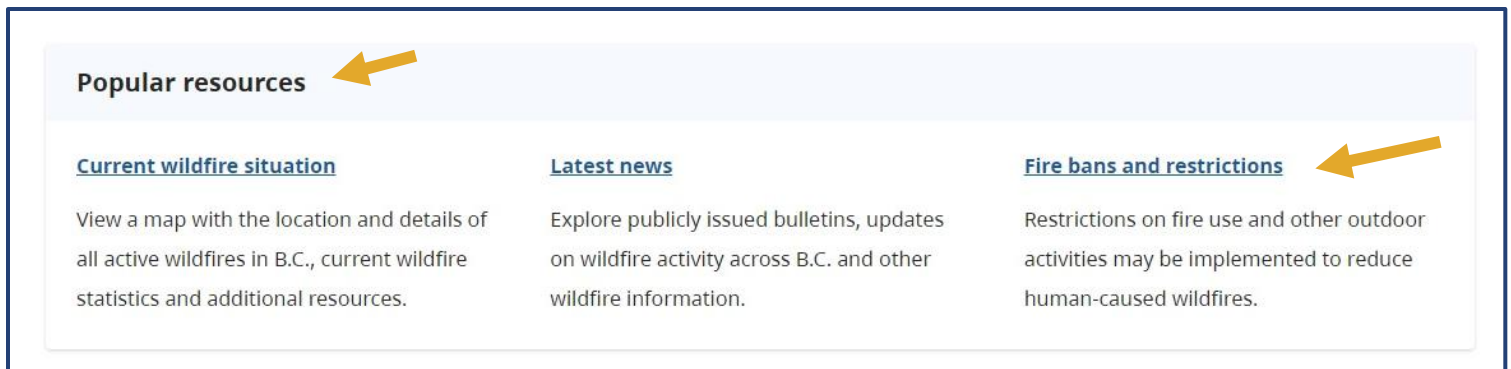

How to access Fire Bans and Restrictions: bcwildfire.ca

Step 1: In the search bar of the internet browser of your choice, type in “bcwildfire.ca”.

Step 2: Scroll down to “popular resources” and click “Fire bans and restrictions”.