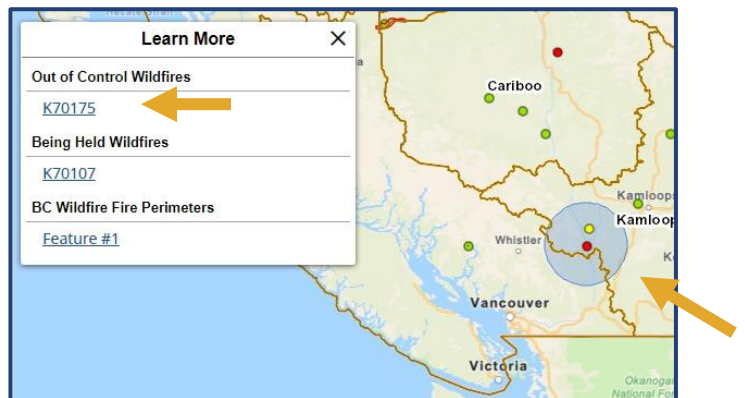

How to access Wildfire Information: bcwildfire.ca

Step 1: In the search bar of the internet browser of your choice, type in “bcwildfire.ca”.

Step 2: Scroll down to “popular resources” and click “Current wildfire situation”.

Step 3: Once you can see the “map view” of the current wildfire situation, click on the wildfire in the Kamloops Fire Centre you are specifically interested in learning more about, and then click on the fire number.

Location
George Creek

Step 5: Scroll down, past the fire number and map, to see full “Wildfire Information” on the specific incident you have chosen. You will be able to go through “Details”, “Response”, “Gallery” and “Maps” in order to find the information you are looking for.