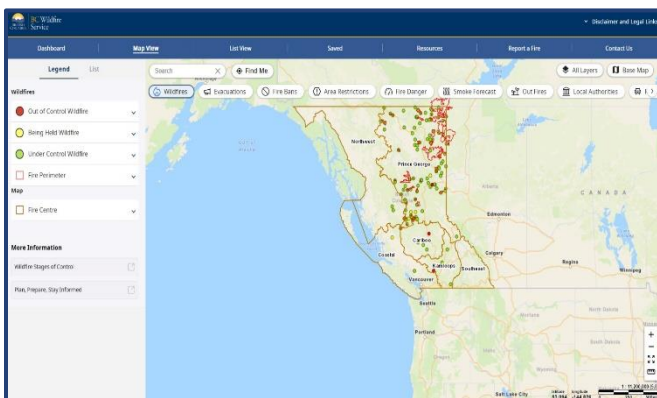

How to access Wildfire Information: bcwildfire.ca

Step 1: In the search bar of the internet browser of your choice, type in “bcwildfire.ca”.

Step 2: Scroll down to “popular resources” and click “Current wildfire situation”.

Step 3: Once you can see the “map view” of the current wildfire situation, click on the wildfire in the Kamloops Fire Centre you are specifically interested in learning more about, and then click on the fire number.

How to access Wildfire Information: bcwildfire.ca

Step 4: Once you can see the specific fire number and basic incident information, click on “Full Incident Details”.

K70175 

[Kamloops Fire Centre](#)

Full Incident Details

Location
George Creek

Step 5: Scroll down, past the fire number and map, to see full “Wildfire Information” on the specific incident you have chosen. You will be able to go through “Details”, “Response”, “Gallery” and “Maps” in order to find the information you are looking for.